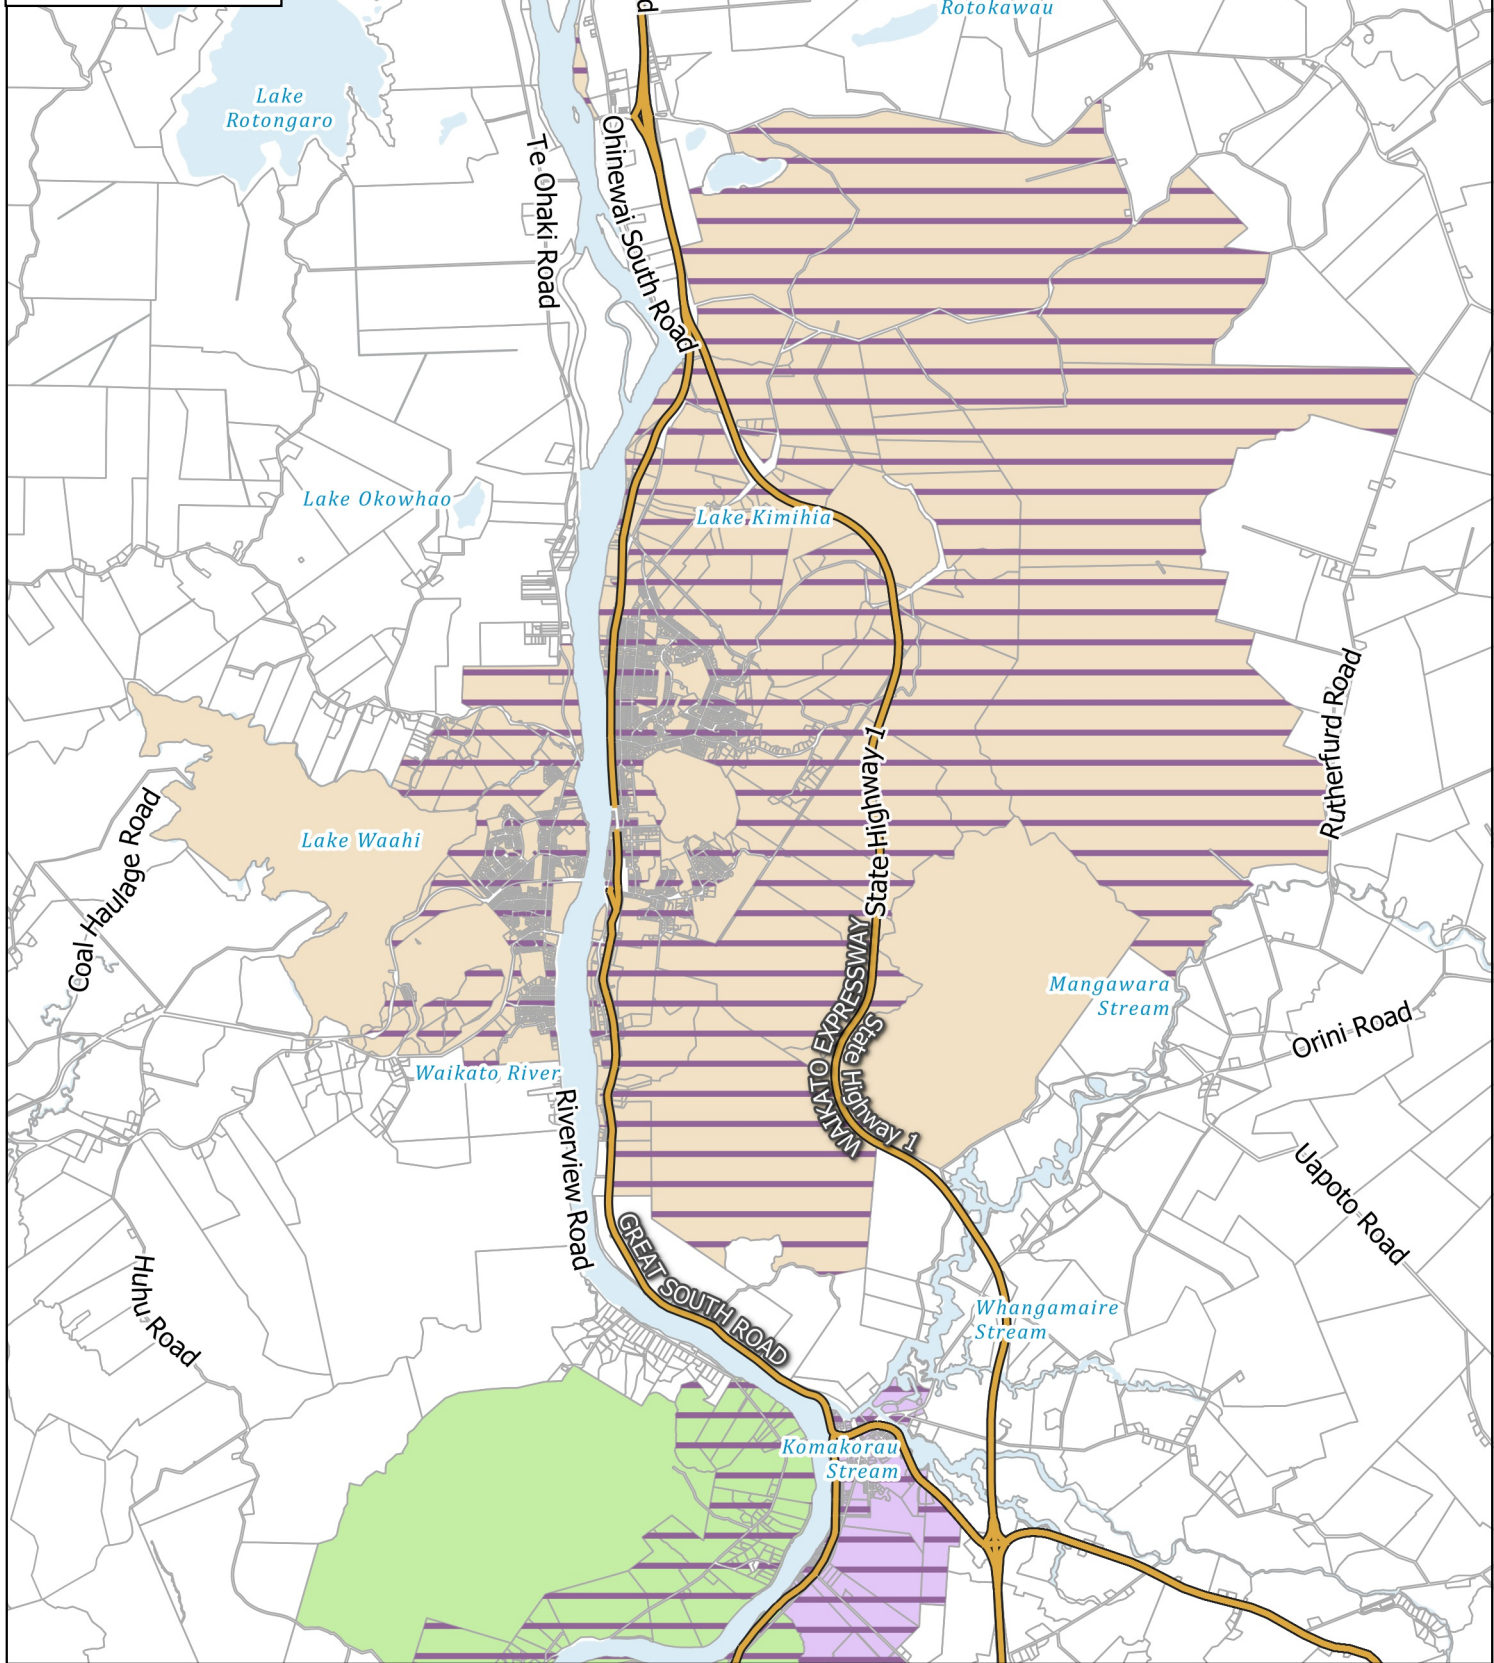

# Legend

-  Property
-  Waterbodies
-  State Highway
-  Huntly Community Board
-  Rates Charges

## Huntly Community Board

Business Intelligence  
 Created By: Admin  
 Created For: Rates  
 Date Created: 2022-03-25  
 Projection: NZTM  
 GD2000  
 Ref: Rating Themes

Copyright @ Waikato  
 District Council  
 Cadastre Boundaries  
 LINZ CC-BY  
 Stats NZ CC-BY