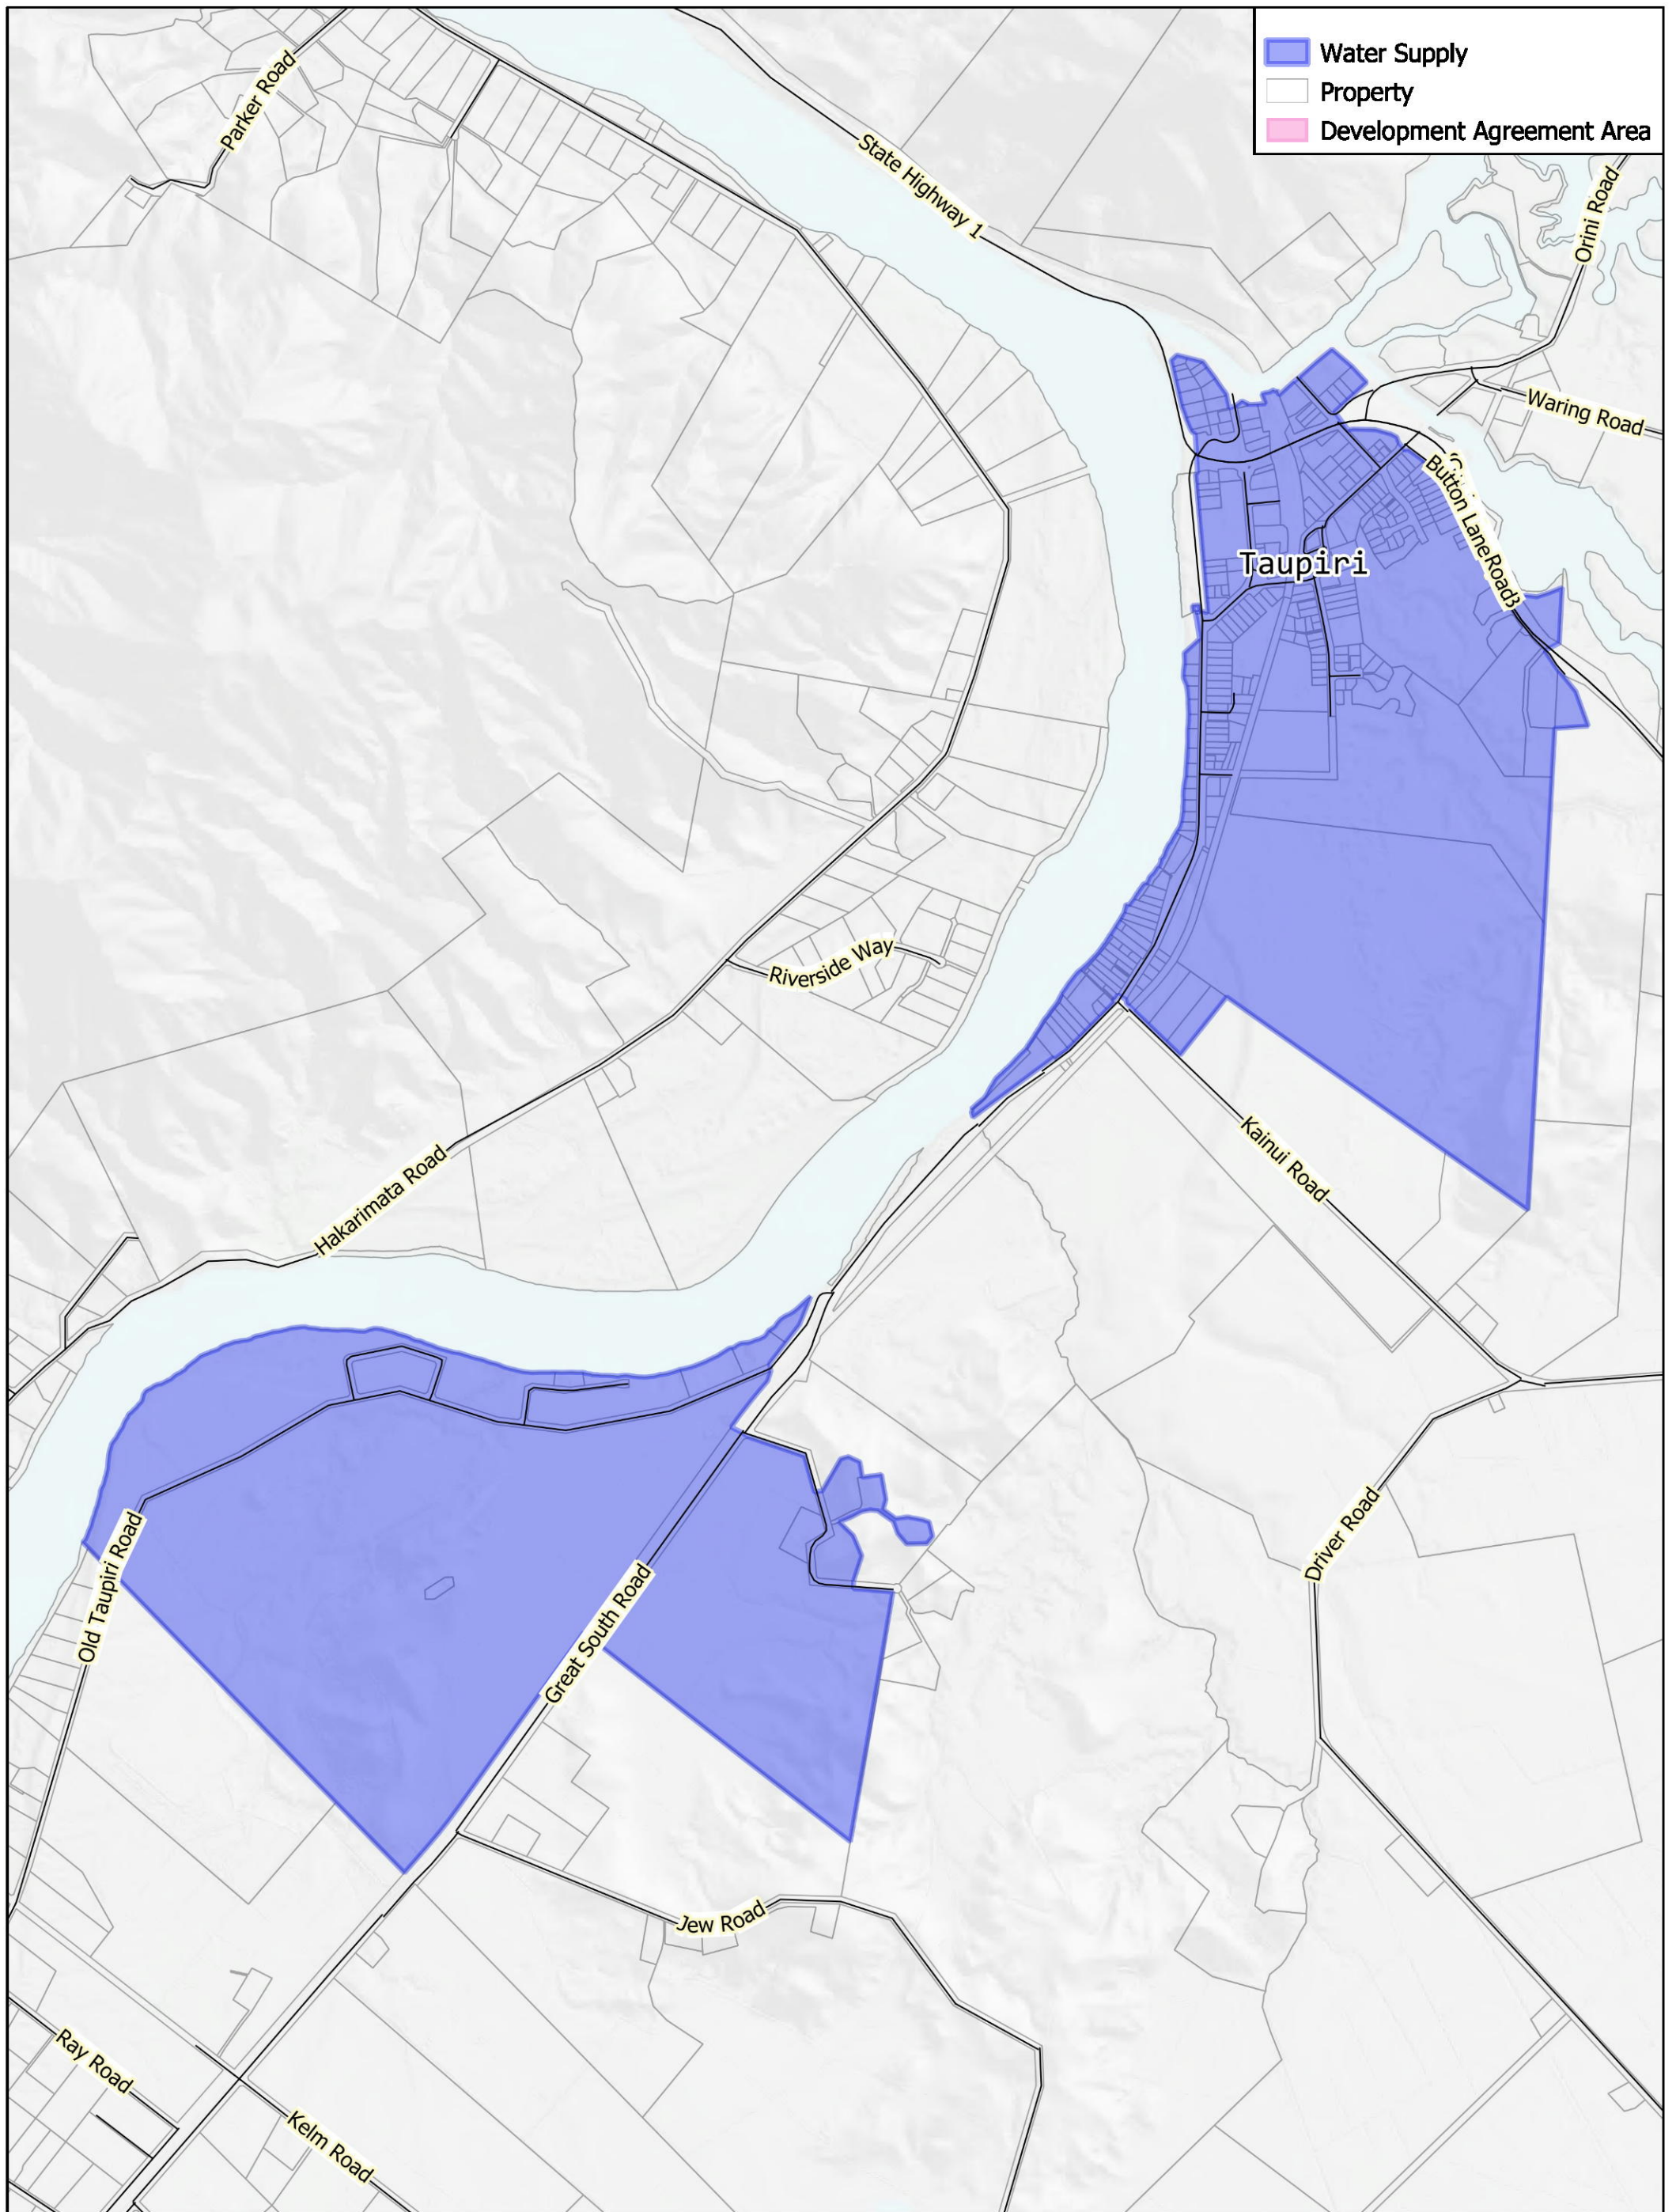

■ Waste Water  
 Property  
■ Development Agreement Area

Taupiri

## Development Contribution Hopuhopu & Taupiri Wastewater

GIS Department  
 Created By: GIS  
 Created For: AP  
 Date Created: 2021-01-21  
 Projection: NZTM GD2000  
 Ref: SBI-307 SBI-324

Copyright © Waikato District Council  
 Cadastre data sourced from LINZ under CC-BY 4.0.

- Water Supply
- Property
- Development Agreement Area

## Development Contribution Hopuhopu & Taupiri Water

GIS Department  
 Created By: GIS  
 Created For: AP  
 Date Created:  
 2021-01-21  
 Projection: NZTM  
 GD2000  
 Ref: SBI-307

Copyright © Waikato  
 District Council  
 Cadastre data sourced  
 from LINZ under CC-BY  
 4.0.