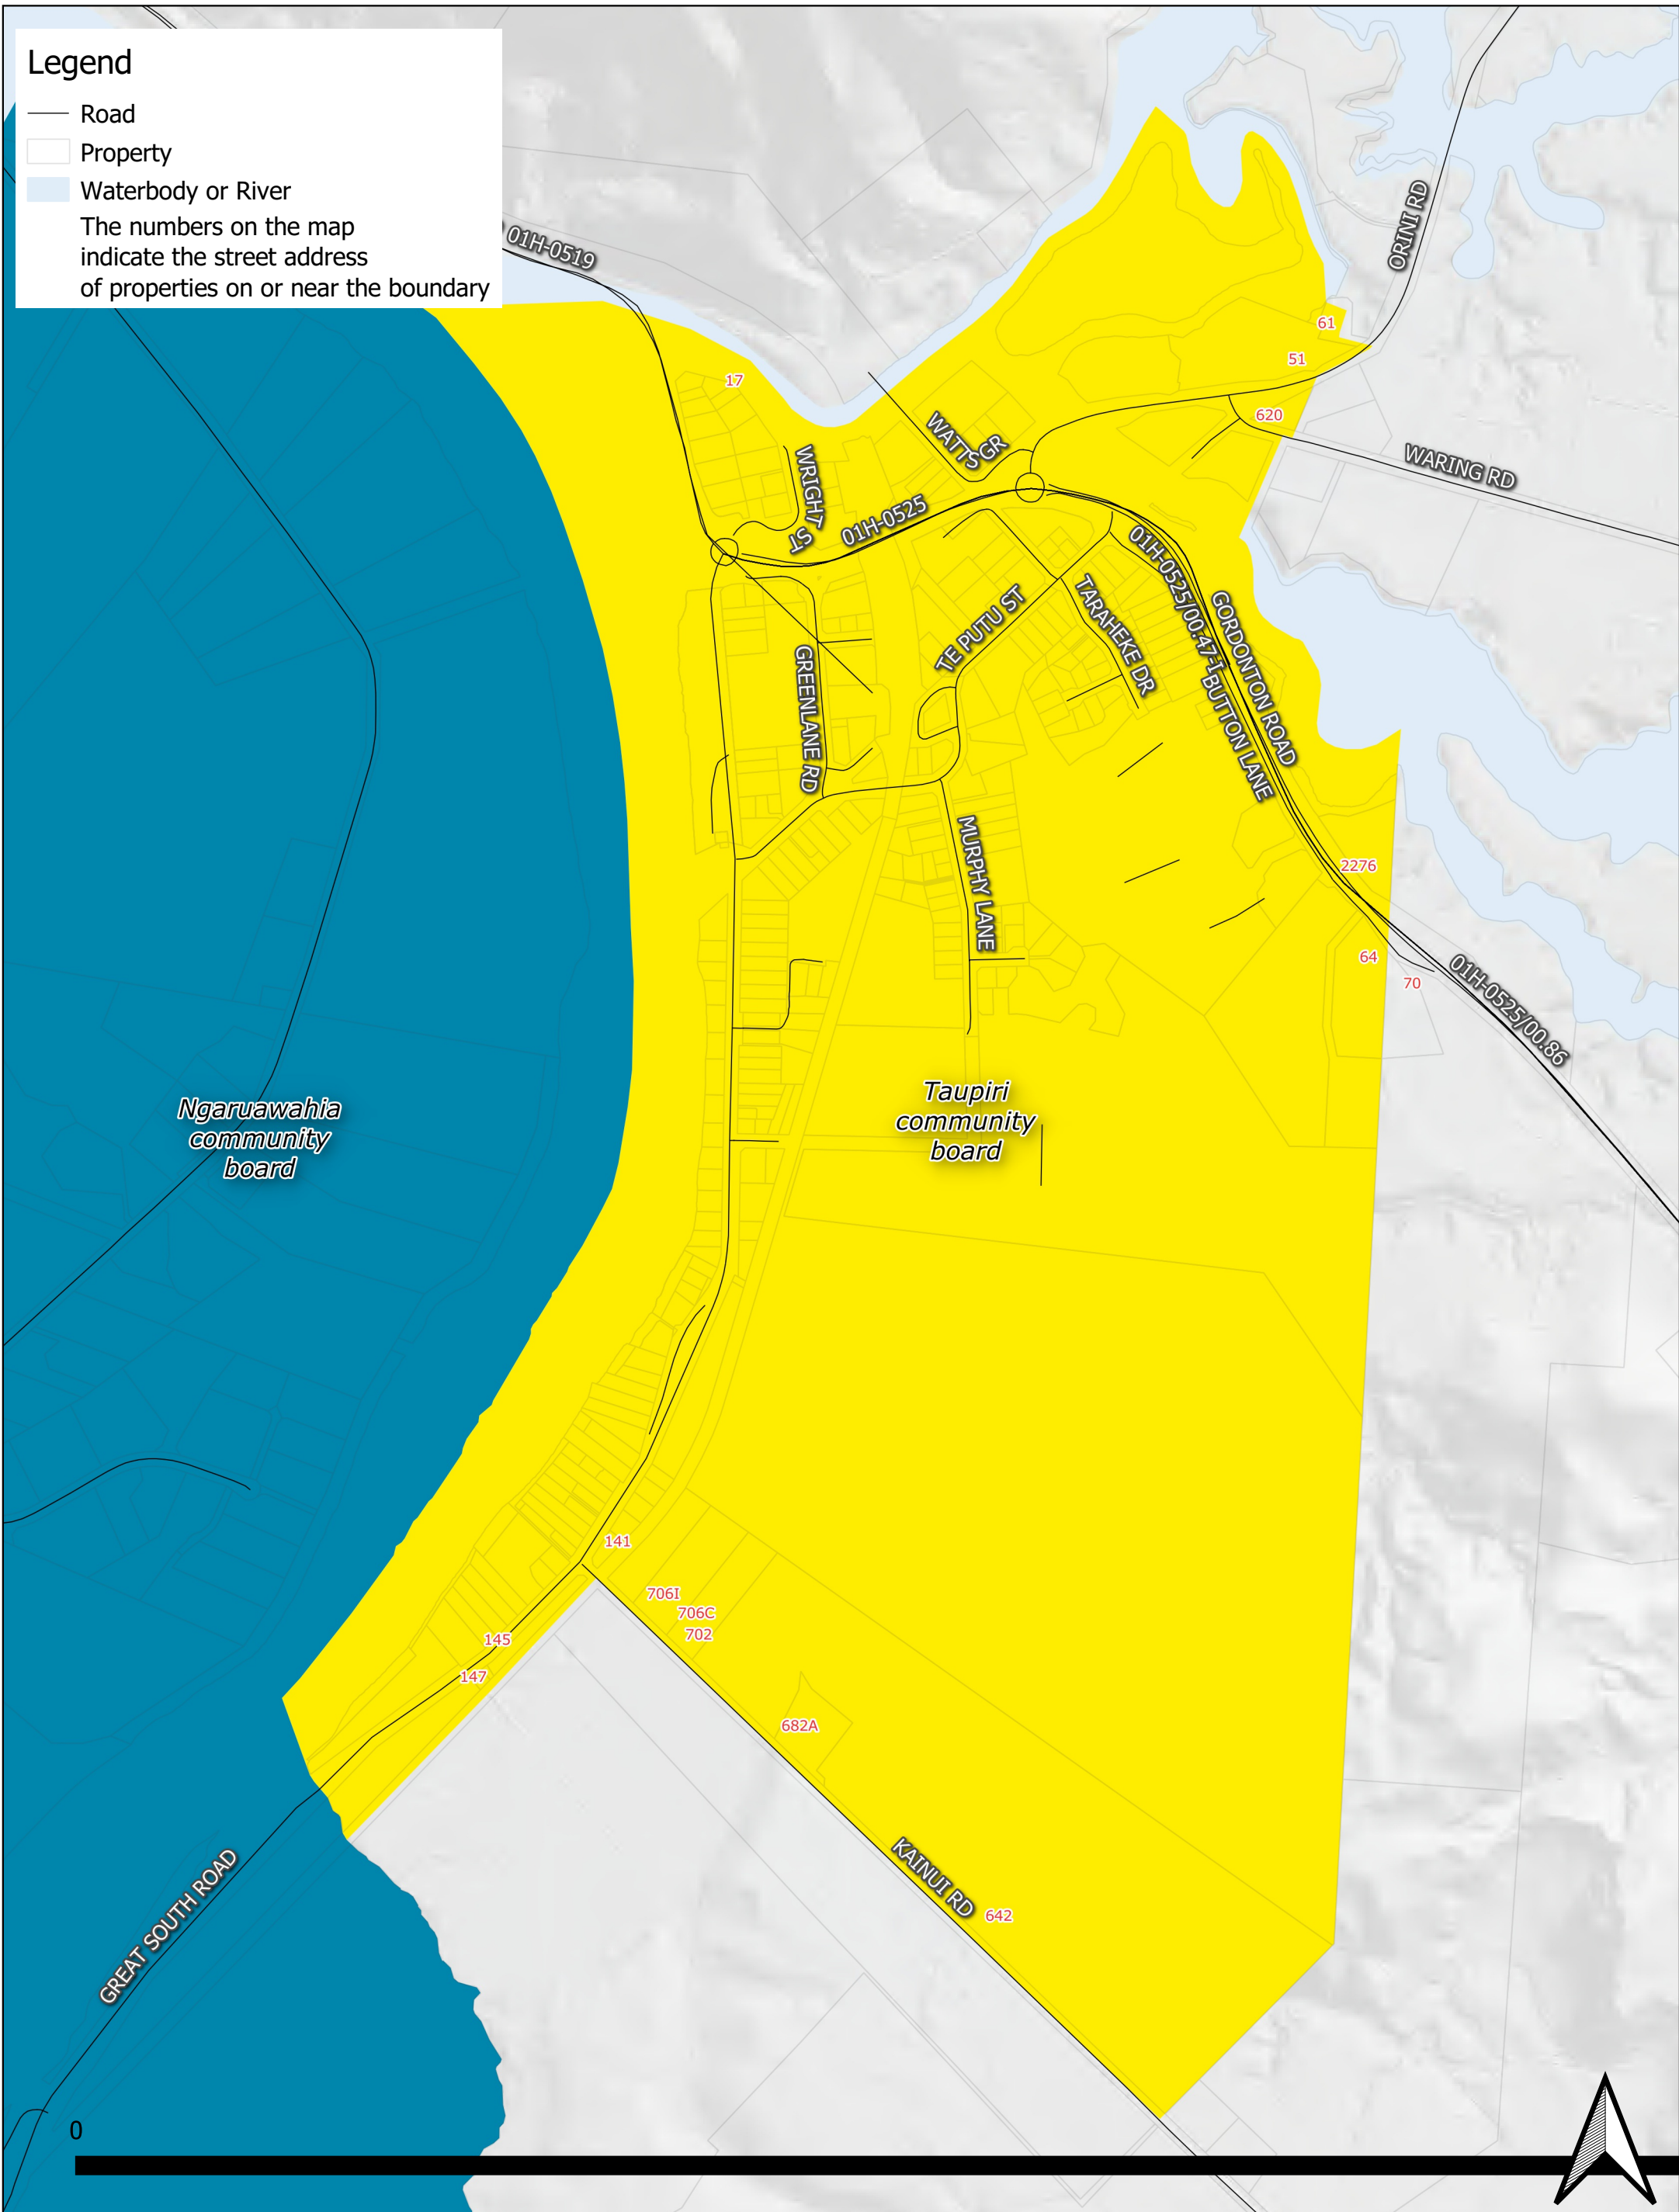

Legend

- Road
- Property
- Waterbody or River

The numbers on the map indicate the street address of properties on or near the boundary

*Ngaruawahia
community
board*

*Taupiri
community
board*

0