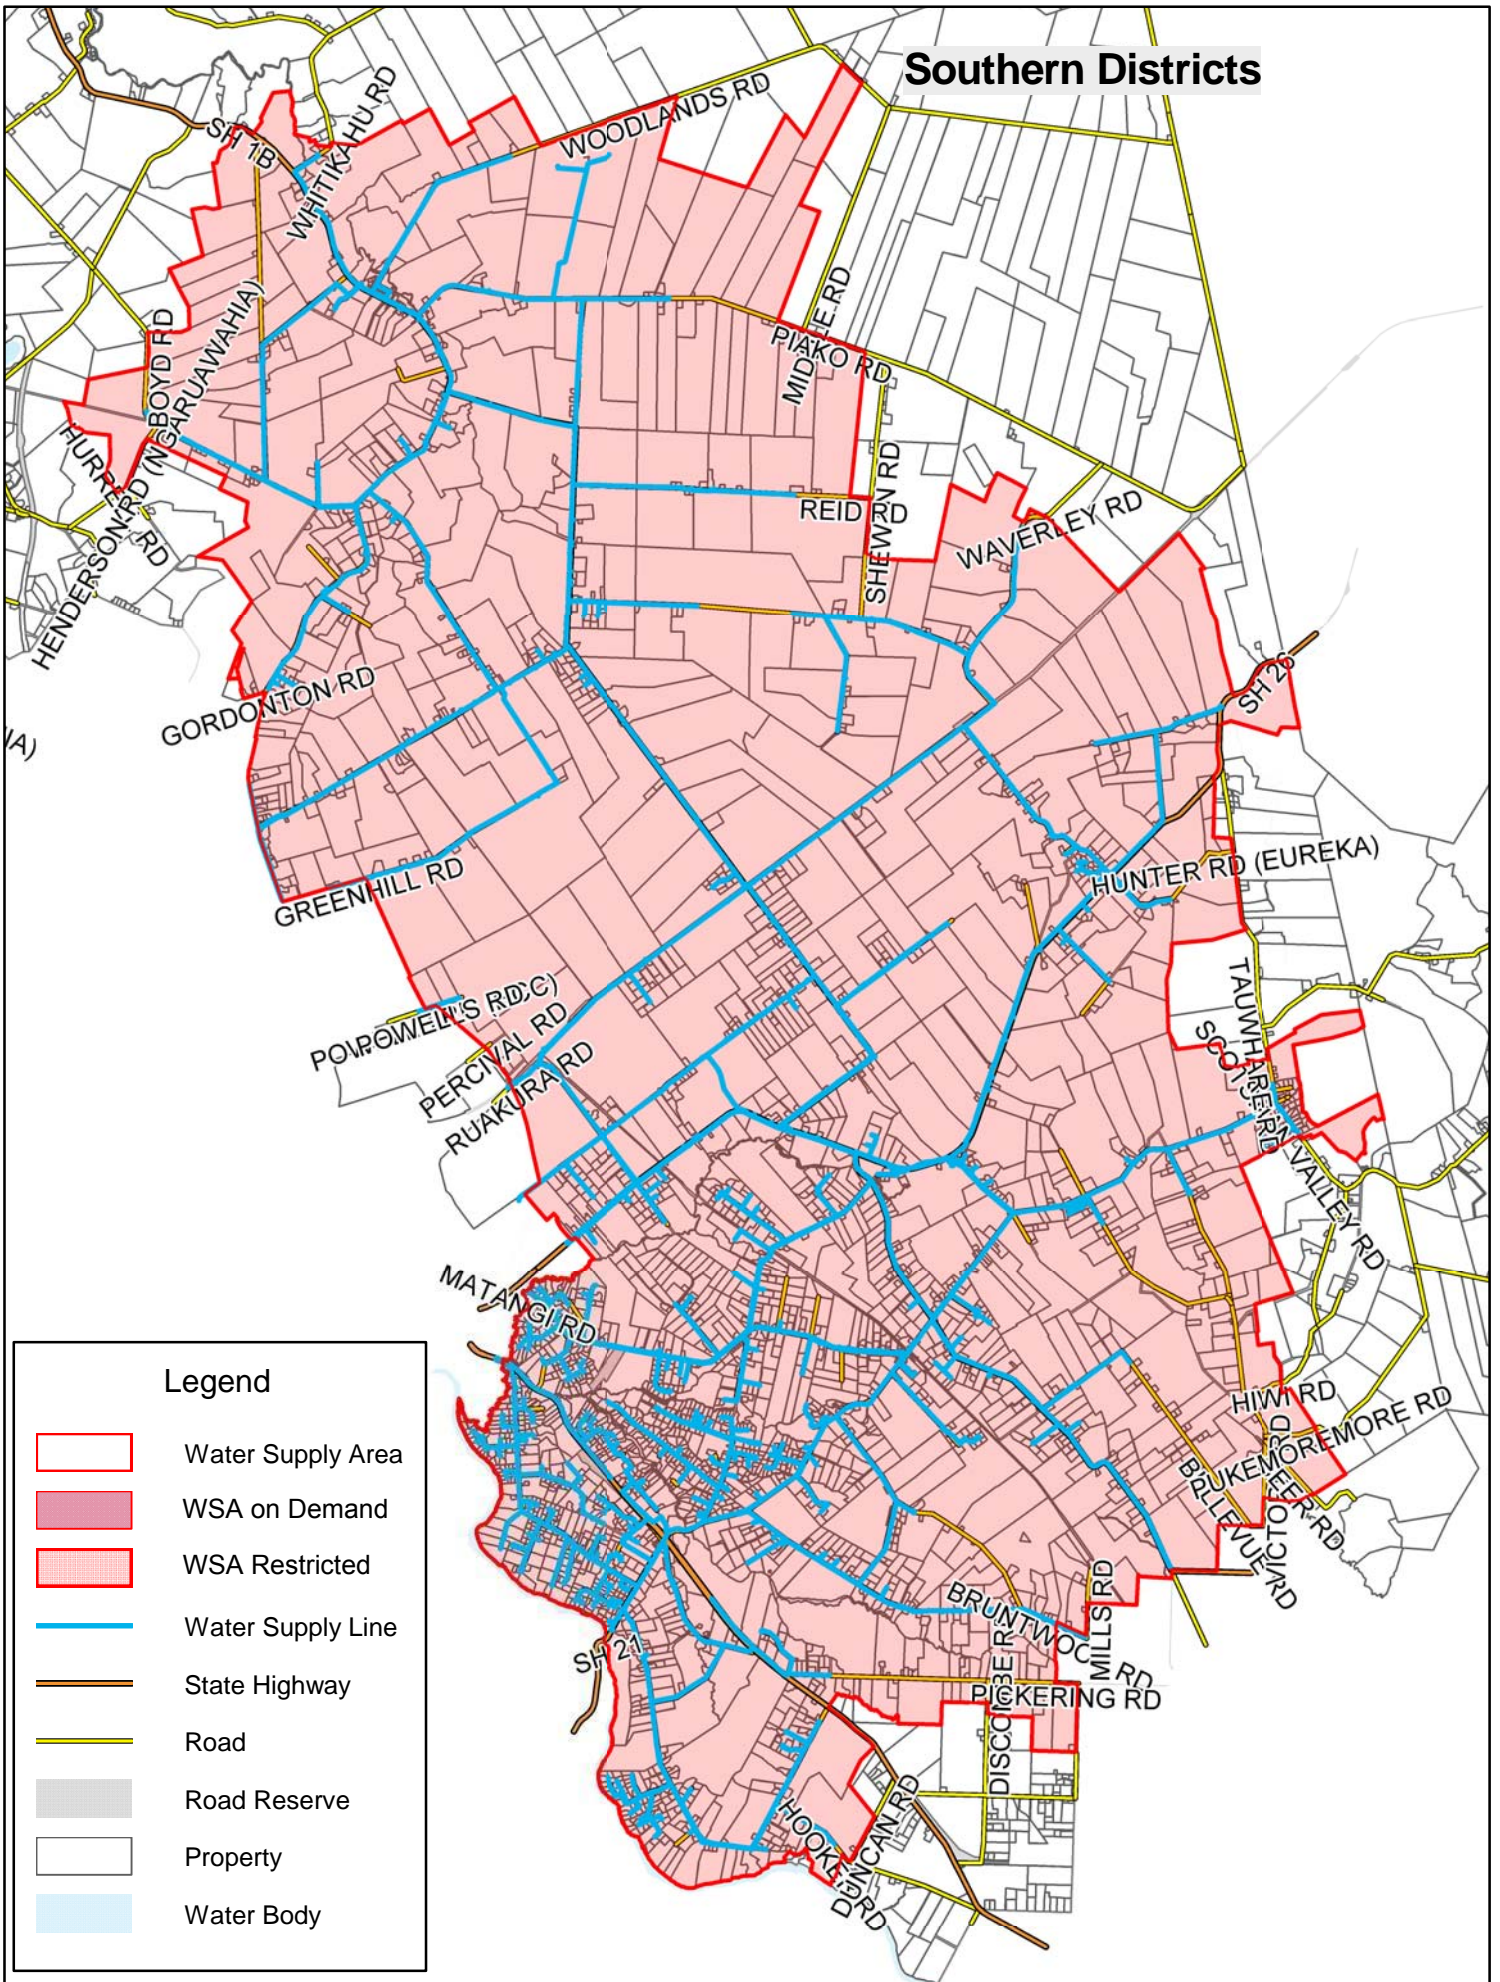

Te Kauwhata and Surrounds

Legend

- Water Supply Area
- WSA On Demand
- WSA Restricted
- Water Supply Line
- State Highway
- Road
- Road Reserve
- Property
- Water Body

Huntly

Legend

- Water Supply Area
- WSA on Demand
- WSA Restricted
- Water Supply Line
- State Highway
- Road
- Road Reserve
- Property
- Water Body

Southern Districts

Legend

- Water Supply Area
- WSA on Demand
- WSA Restricted
- Water Supply Line
- State Highway
- Road
- Road Reserve
- Property
- Water Body