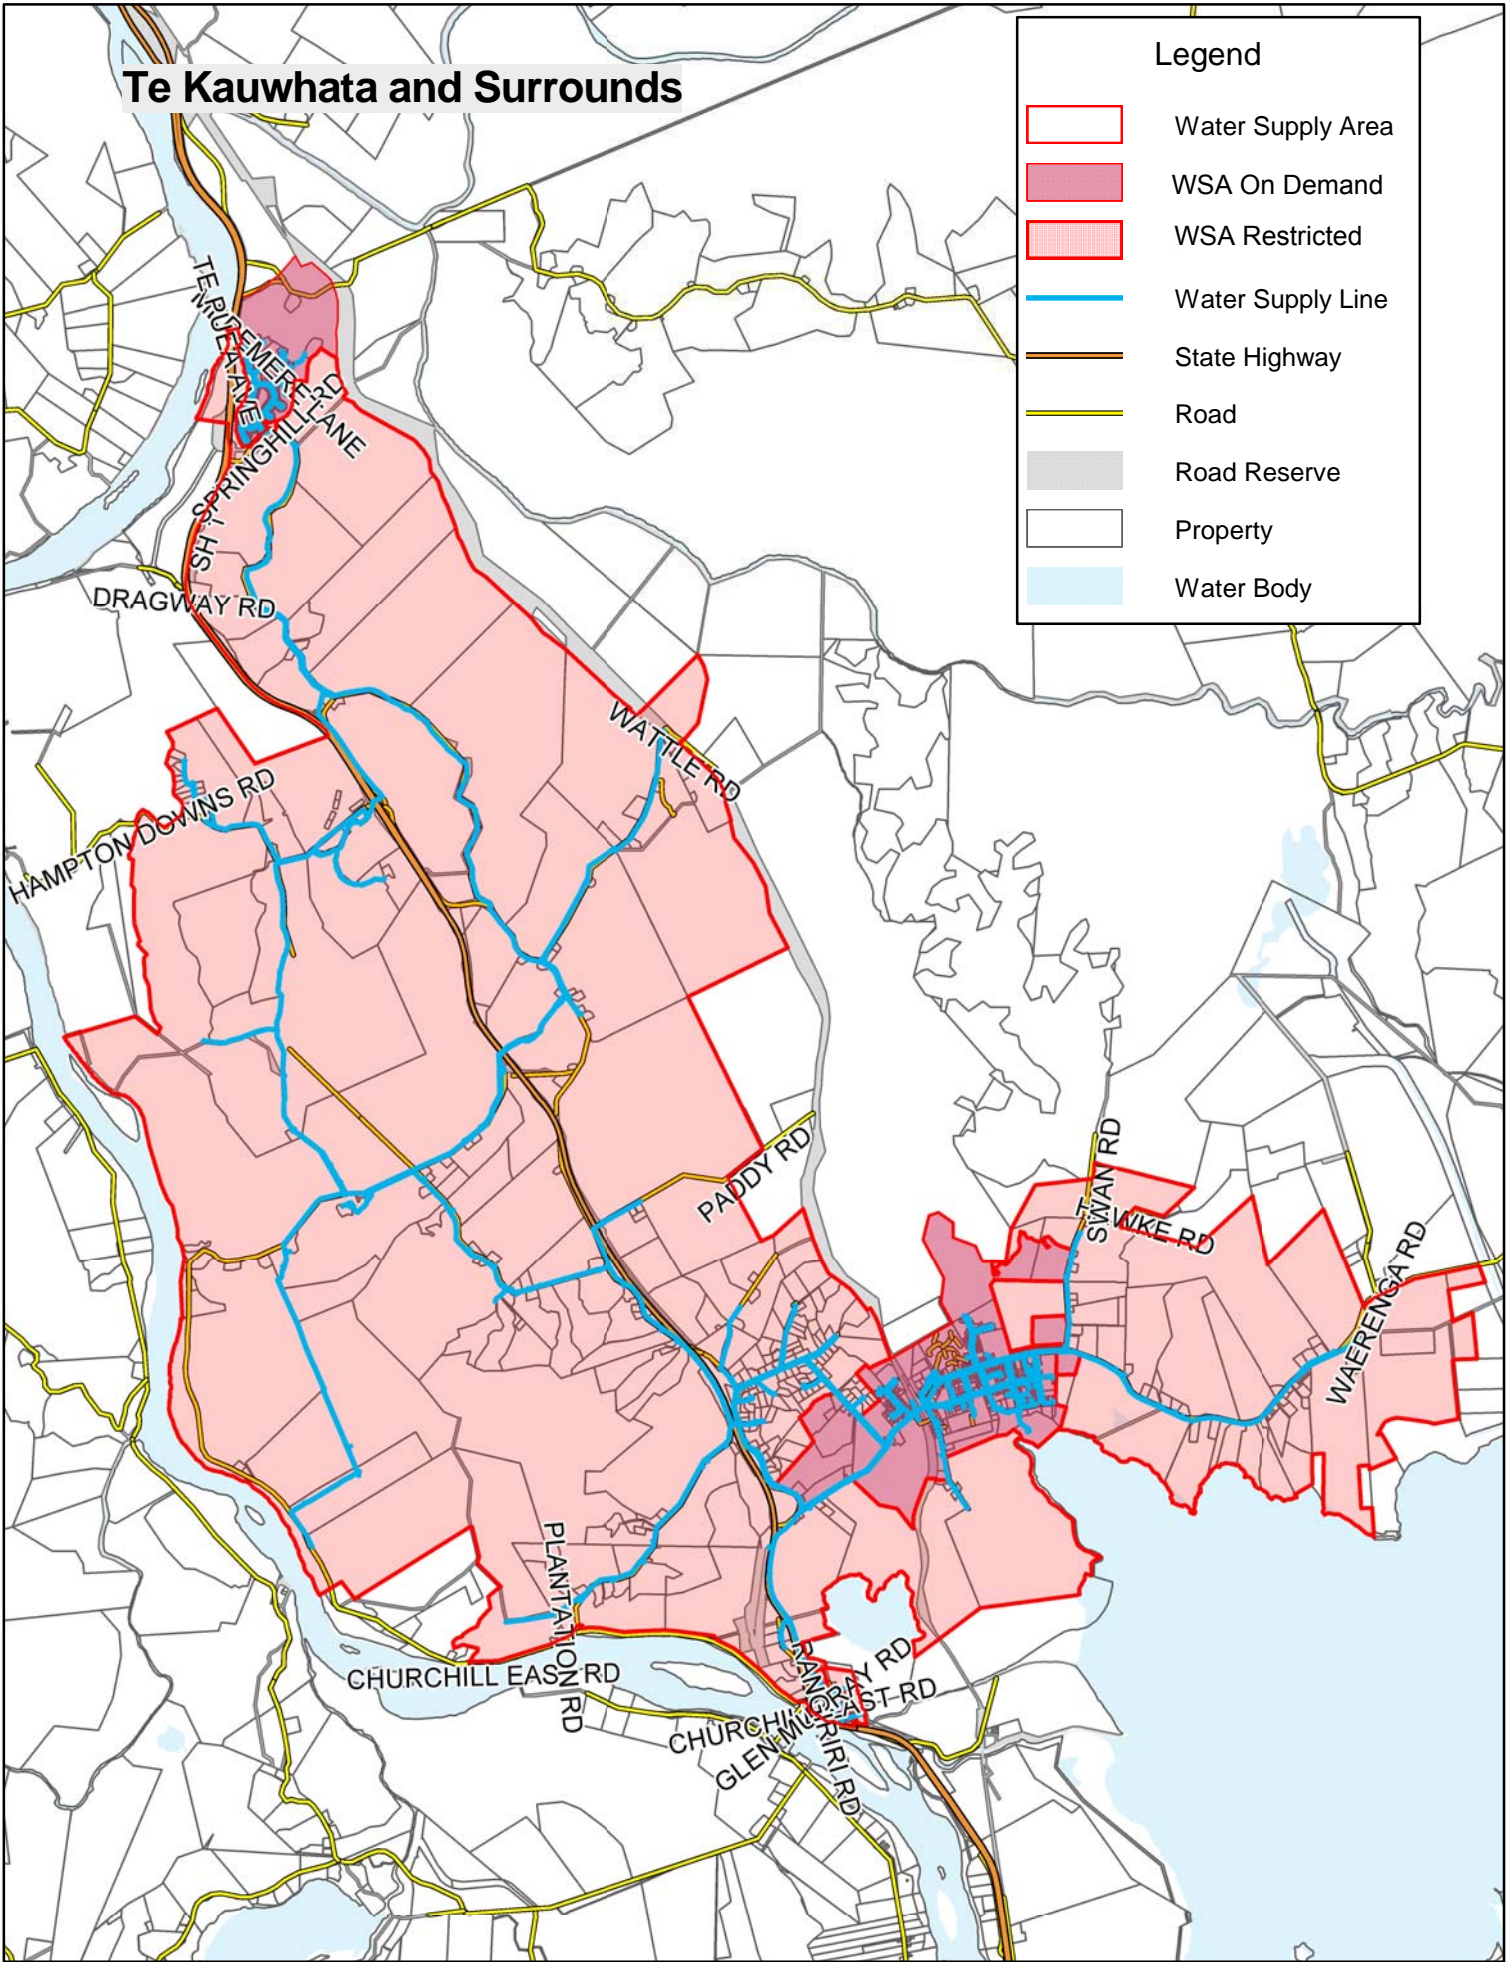

Te Kauwhata and Surrounds

Legend

- Water Supply Area
- WSA On Demand
- WSA Restricted
- Water Supply Line
- State Highway
- Road
- Road Reserve
- Property
- Water Body

Huntly

Legend

- Water Supply Area
- WSA on Demand
- WSA Restricted
- Water Supply Line
- State Highway
- Road
- Road Reserve
- Property
- Water Body

Southern Districts

Legend

- Water Supply Area
- WSA on Demand
- WSA Restricted
- Water Supply Line
- State Highway
- Road
- Road Reserve
- Property
- Water Body