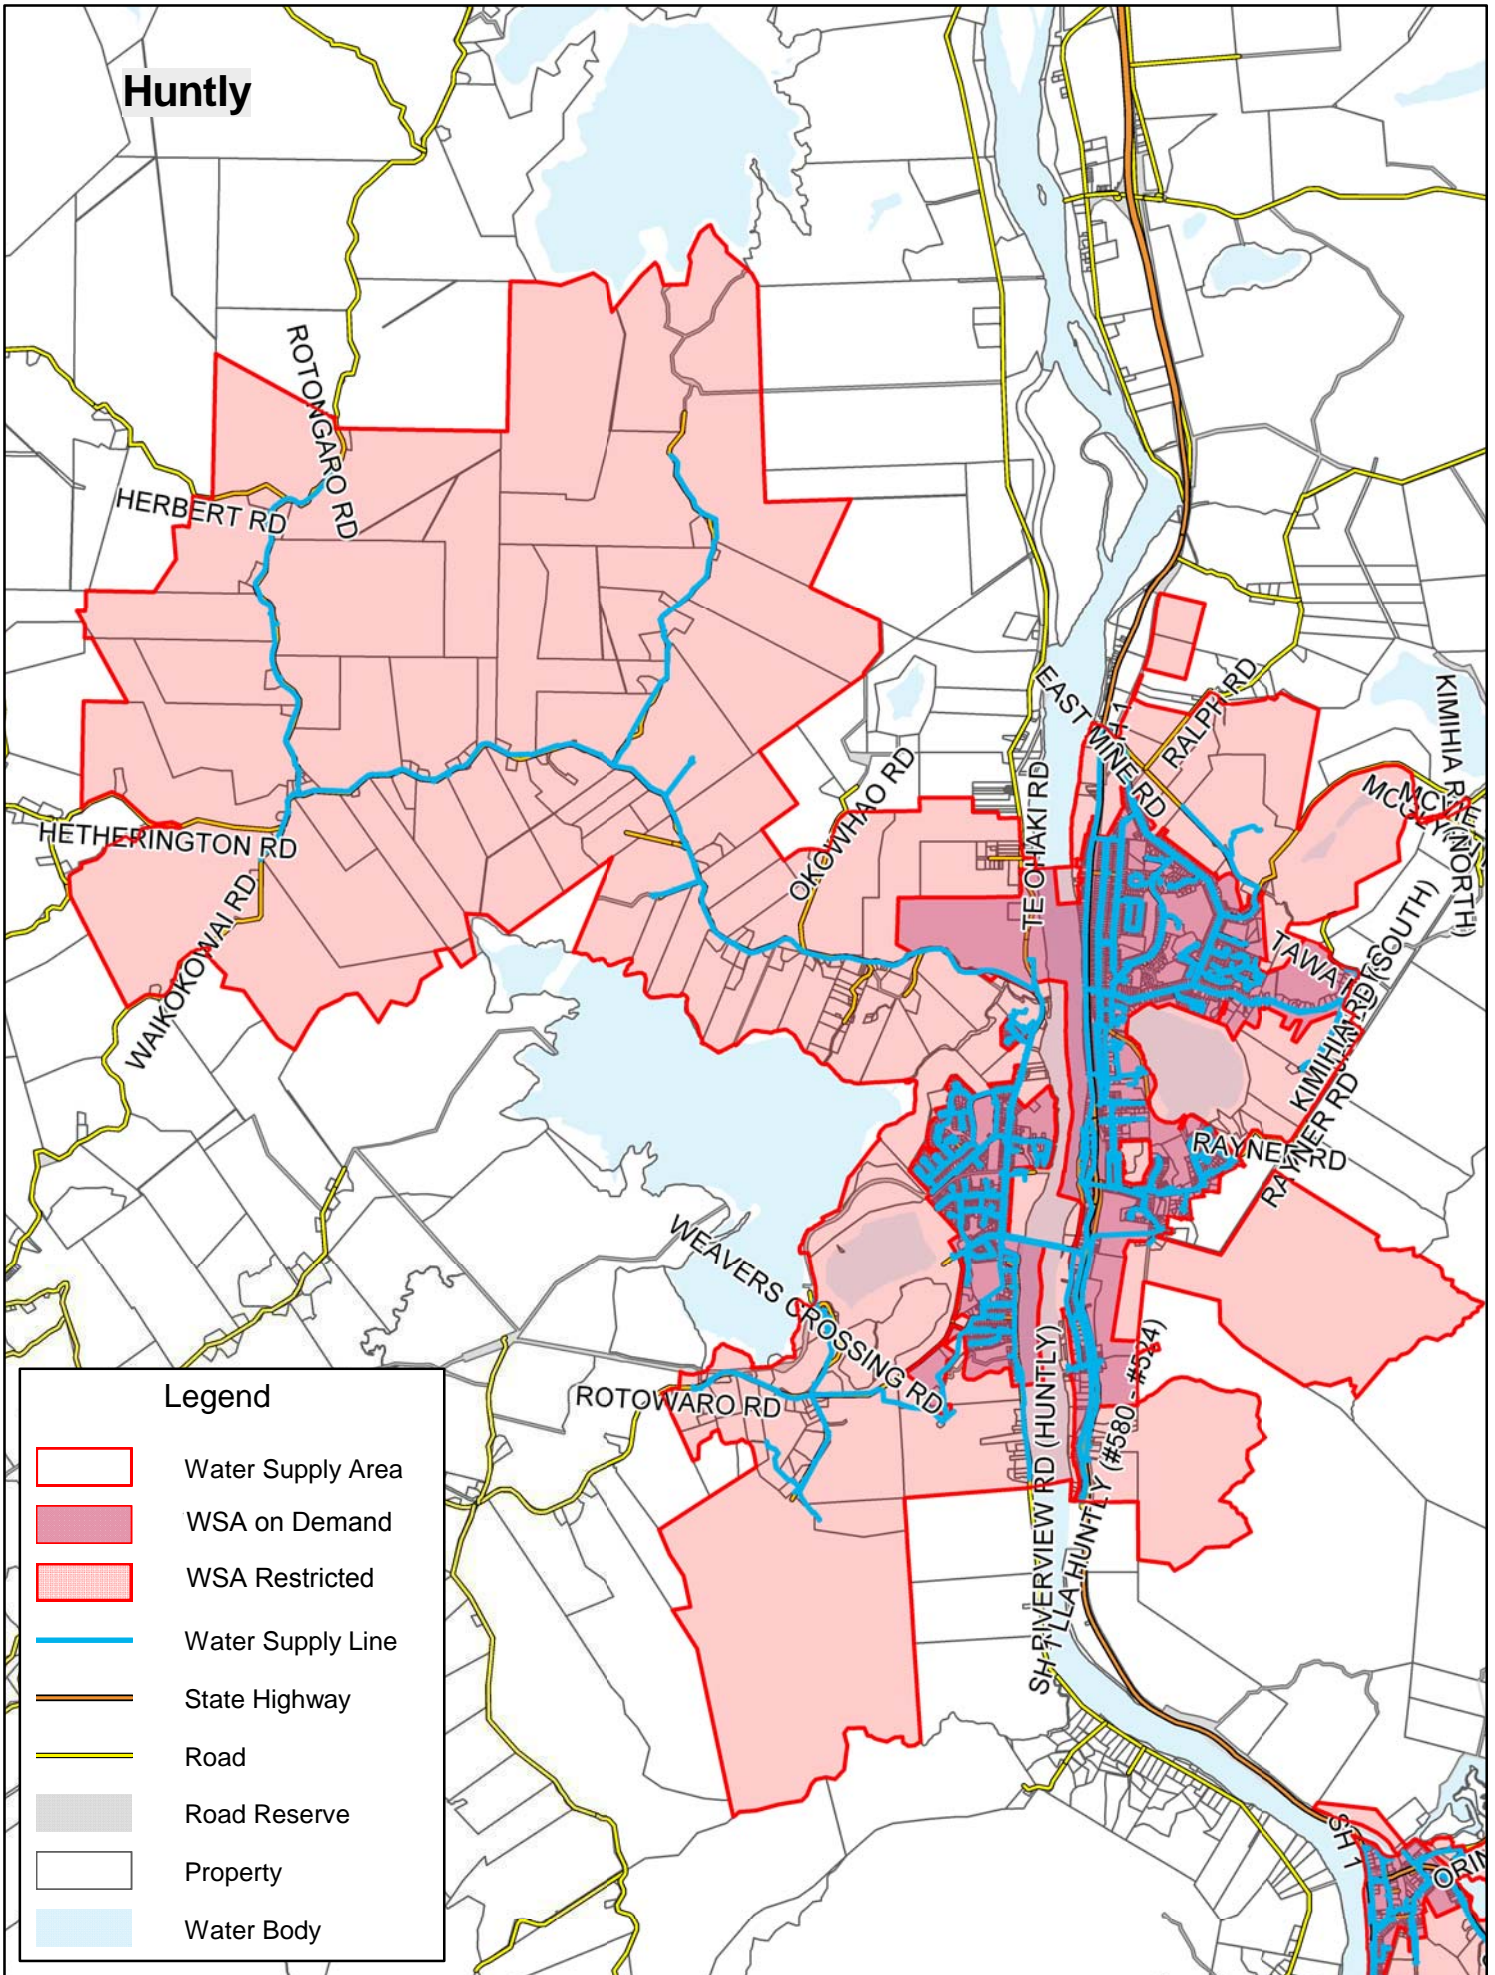

Te Kauwhata and Surrounds

Legend

- Water Supply Area
- WSA On Demand
- WSA Restricted
- Water Supply Line
- State Highway
- Road
- Road Reserve
- Property
- Water Body

Huntly

Legend

- Water Supply Area
- WSA on Demand
- WSA Restricted
- Water Supply Line
- State Highway
- Road
- Road Reserve
- Property
- Water Body

Southern Districts

Legend

- Water Supply Area
- WSA on Demand
- WSA Restricted
- Water Supply Line
- State Highway
- Road
- Road Reserve
- Property
- Water Body