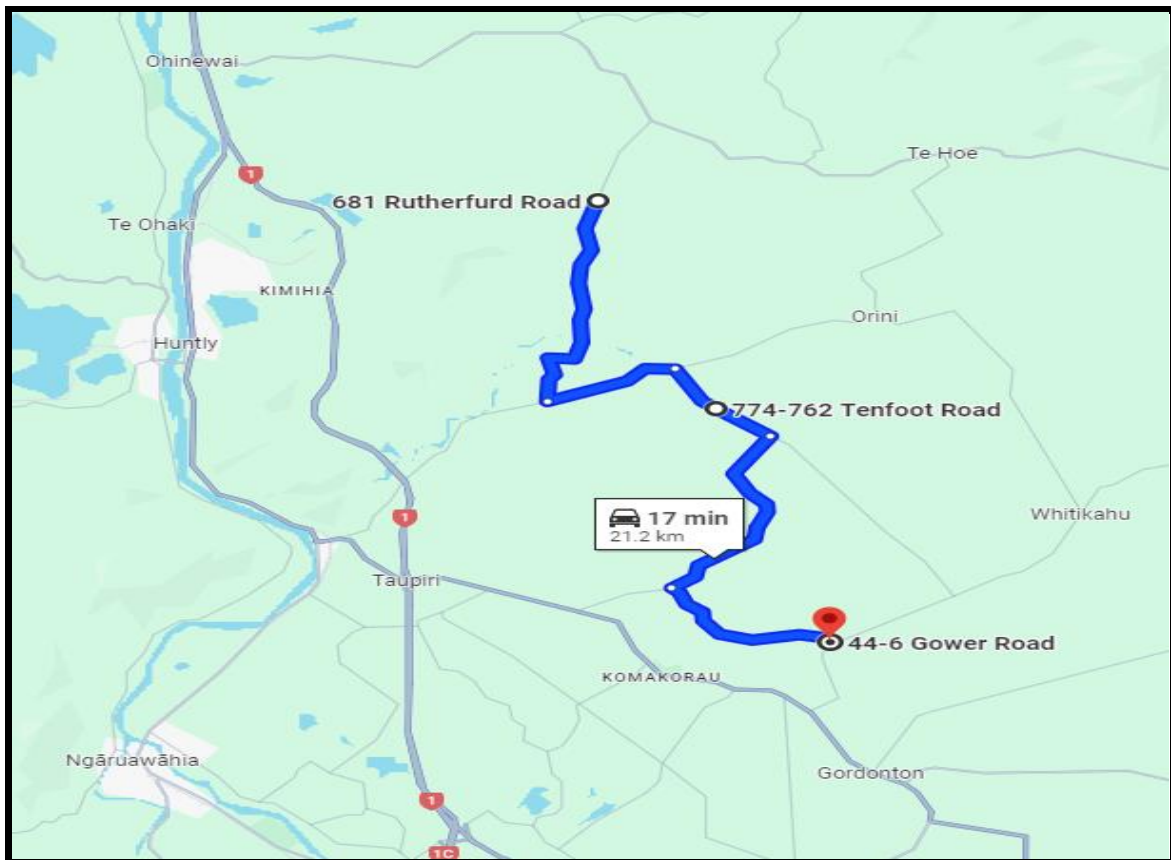

LEG 2

Stage Name:	SS9 & SS11 - RUTHERFORD 1 & 2	Marshal Numbers
Road Closure: RCA:	7:25am – 1:25pm | Sunday 17 March 2024 Waikato District Council	
Start:	On Rutherford Road, 2000mtrs from its intersection with Welch Road	2
	Past Peacocke Road (no exit) & Kneebone Road	2
	Left into Orini Road	2
	Past McConnell Road (no exit)	1
	Right into Tenfoot Road	2
	Past Catley Road (no exit)	1
	Right into Henry Road	2
	Past Davies Road (no exit)	1
	Past Uapoto Road	1
	Left into Gower Road	2
Finish:	On Gower Road, 300mtrs from its intersection with Whitikahu Road	2
Total Number of Marshals		18