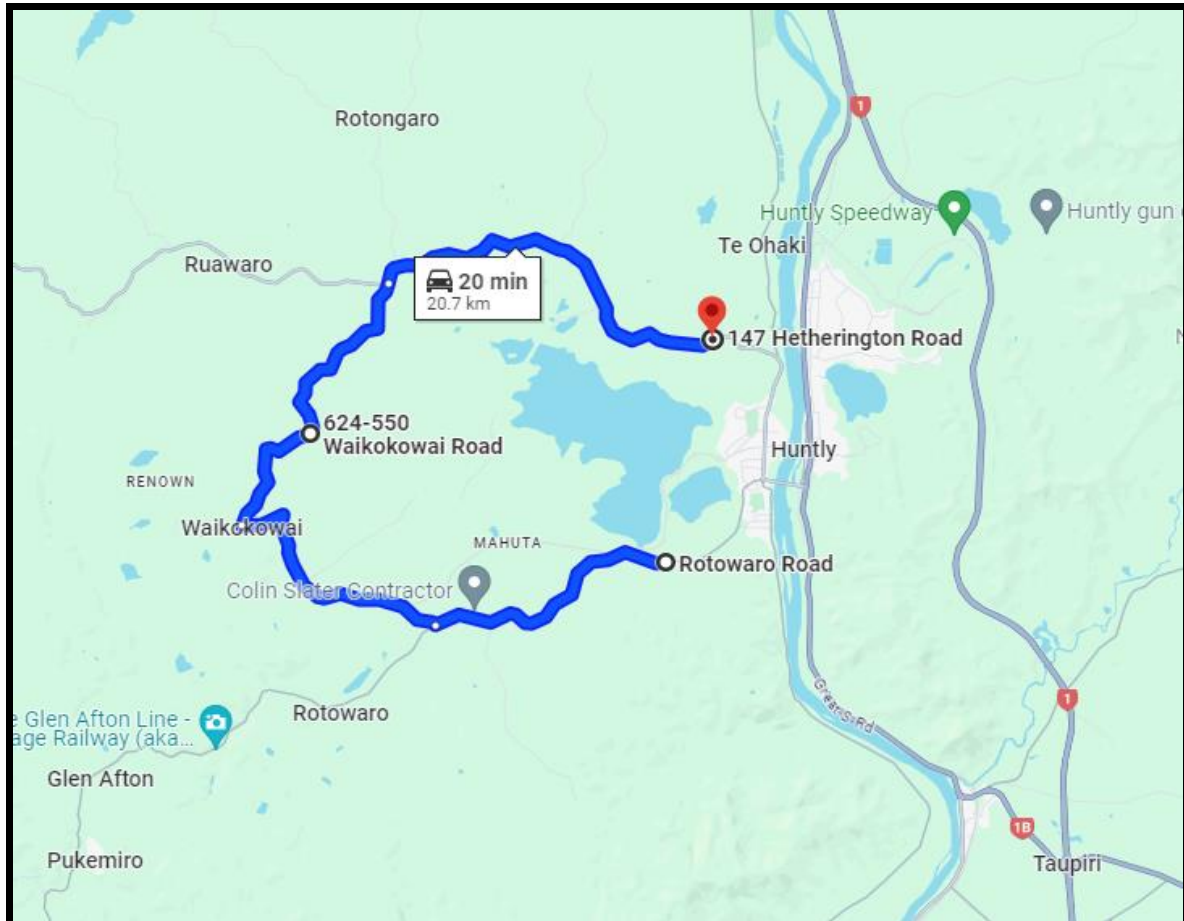

LEG 1

Stage Name:	SS1 & SS3 - COALFEILDS 1 & 2	Marshal Numbers
Road Closure: RCA:	7:25am – 1:25pm Saturday 16 March 2024 Waikato District Council	
Start:	On Coalfields Road, 250mtrs from its intersection with Finlayson Road	2
	Past Kopuko Mine Road (no exit)	1
	Past Feist Road (no exit)	1
	Right into Kopuku Road	2/4
	Past Dalgety Road (no exit)	1
	Past Finlayson Road	1
	Past Ferndale Road	1
	Past Symes Road (no exit)	1
	Past Mackay Road (no exit)	1
	Past Schumacker Road (no exit)	1
Finish:	On Kopuku Road, 250mtrs from its intersection with Okaeria Road	2
Total Number of Marshals		14/16

Stage Name:	SS2 & SS4 - MONUMENT 1 & 2	Marshal Numbers
Road Closure:	8:00am – 2:00pm Saturday 16 March 2024	
RCA:	Waikato District Council	
Start:	On Monument Road, 300mtrs from its intersection with SH2	2
	Past Waikarakia Road (no exit)	1
	Past Findlay Road	1
	Past Marshall (no exit)	1
	Left into Miranda Road	2
	Continue into Mangatangi Road at intersection with Miranda Road and Kaiaua Road	1
	Past Montana Road (no exit)	1
	Continue into Mangatawhiri Road at its intersection with Raewiri Road	2
	Past Bell Road	1
	Right into Jeffs Road	2
	Left into McKenzie Road	2
Finish:	On McKenzie Road, 200mtrs from its intersection with Mangatawhiri Road	2
Total Number of Marshals		18

Stage Name:	SS5 & SS7 - HEATHERINGTON ROAD 1 & 2	Marshal Numbers
Road Closure: RCA:	12:30pm – 6:30pm Saturday 16 March 2024 Waikato District Council	
Start:	On Heatherington Road, 350mtrs from its intersection with Okowhao Road	2
	Past Westmine Road	1
	Past Comins Road (no exit)	1
	Past Pukekapia Road (no exit)	1
	Past Rotongaro Road	2
	Left into Waikokowai Road	2
	Past Renown Road (no exit) & McDonald Mine Road (no exit)	2
	Past Ginn Road (no exit)	1
	Left into Rotowaro Road	2
	Past Huhu Road (no exit) & Mahuta Station Road (no exit)	2
Finish:	On Rotowaro Road, 200mtrs from its intersection with Weavers Crossing Road (no exit) & Hillside Heights Road (no exit)	2
Total Number of Marshals		18