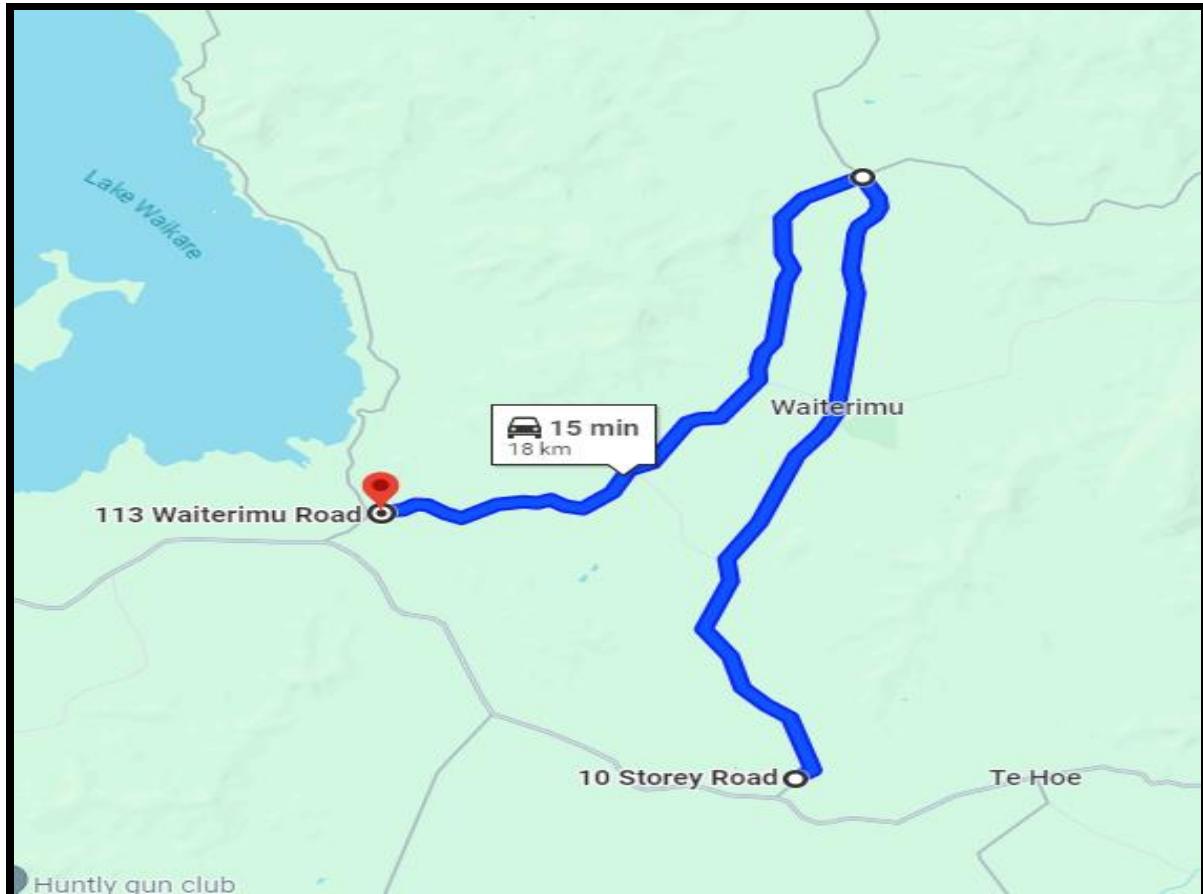

Stage Name:	SS6 & SS8 - STOREY 1 & 2	Marshal Numbers
Road Closure:	1:20pm – 7:20pm | Saturday 16 March 2024	
RCA:	Waikato District Council	
Start:	On Storey Road, 350mtrs from its intersection with Tahuna Road	2
	Past Rollo Road (no exit)	1
	Past Waiu Road (locked in)	1
	Past Mangapiko Valley Road (crosses Storey Road)	2
	Left into Waiterimu Road at its intersection with Matahuru Road & Taniwaha Road	2
	Past East Road (no exit)	1
	Past Mangapiko Valley Road (locked in)	1
	Past Mahoe Road (no exit)	1
	Past Waitotara Road (no exit)	1
	Past Waiu Road (locked in)	1
Finish:	On Waiterimu Road, 200mtrs from its intersection with Waikare Road	2
Total Number of Marshals		15