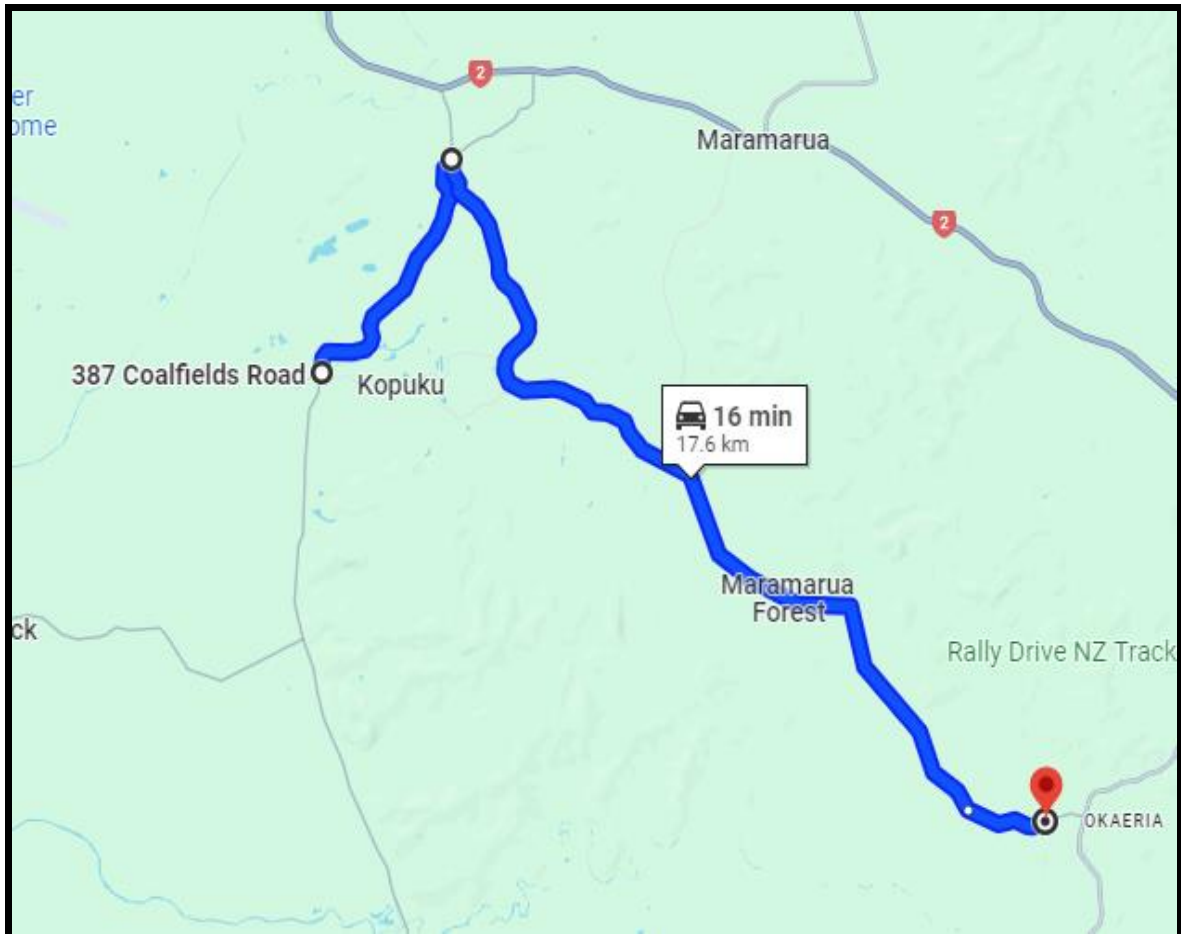

LEG 1

Stage Name:	SS1 & SS3 - COALFEILDS 1 & 2	Marshal Numbers
Road Closure: RCA:	7:25am – 1:25pm Saturday 16 March 2024 Waikato District Council	
Start:	On Coalfields Road, 250mtrs from its intersection with Finlayson Road	2
	Past Kopuko Mine Road (no exit)	1
	Past Feist Road (no exit)	1
	Right into Kopuku Road	2/4
	Past Dalgety Road (no exit)	1
	Past Finlayson Road	1
	Past Ferndale Road	1
	Past Symes Road (no exit)	1
	Past Mackay Road (no exit)	1
	Past Schumacker Road (no exit)	1
Finish:	On Kopuku Road, 250mtrs from its intersection with Okaeria Road	2
Total Number of Marshals		14/16

Stage Name:	SS2 & SS4 - MONUMENT 1 & 2	Marshal Numbers
Road Closure:	8:00am – 2:00pm Saturday 16 March 2024	
RCA:	Waikato District Council	
Start:	On Monument Road, 300mtrs from its intersection with SH2	2
	Past Waikarakia Road (no exit)	1
	Past Findlay Road	1
	Past Marshall (no exit)	1
	Left into Miranda Road	2
	Continue into Mangatangi Road at intersection with Miranda Road and Kaiaua Road	1
	Past Montana Road (no exit)	1
	Continue into Mangatawhiri Road at its intersection with Raewiri Road	2
	Past Bell Road	1
	Right into Jeffs Road	2
	Left into McKenzie Road	2
Finish:	On McKenzie Road, 200mtrs from its intersection with Mangatawhiri Road	2
Total Number of Marshals		18

Stage Name:	SS5 & SS7 - HEATHERINGTON ROAD 1 & 2	Marshal Numbers
Road Closure: RCA:	12:30pm – 6:30pm Saturday 16 March 2024 Waikato District Council	
Start:	On Heatherington Road, 350mtrs from its intersection with Okowhao Road	2
	Past Westmine Road	1
	Past Comins Road (no exit)	1
	Past Pukekapia Road (no exit)	1
	Past Rotongaro Road	2
	Left into Waikokowai Road	2
	Past Renown Road (no exit) & McDonald Mine Road (no exit)	2
	Past Ginn Road (no exit)	1
	Left into Rotowaro Road	2
	Past Huhu Road (no exit) & Mahuta Station Road (no exit)	2
Finish:	On Rotowaro Road, 200mtrs from its intersection with Weavers Crossing Road (no exit) & Hillside Heights Road (no exit)	2
Total Number of Marshals		18