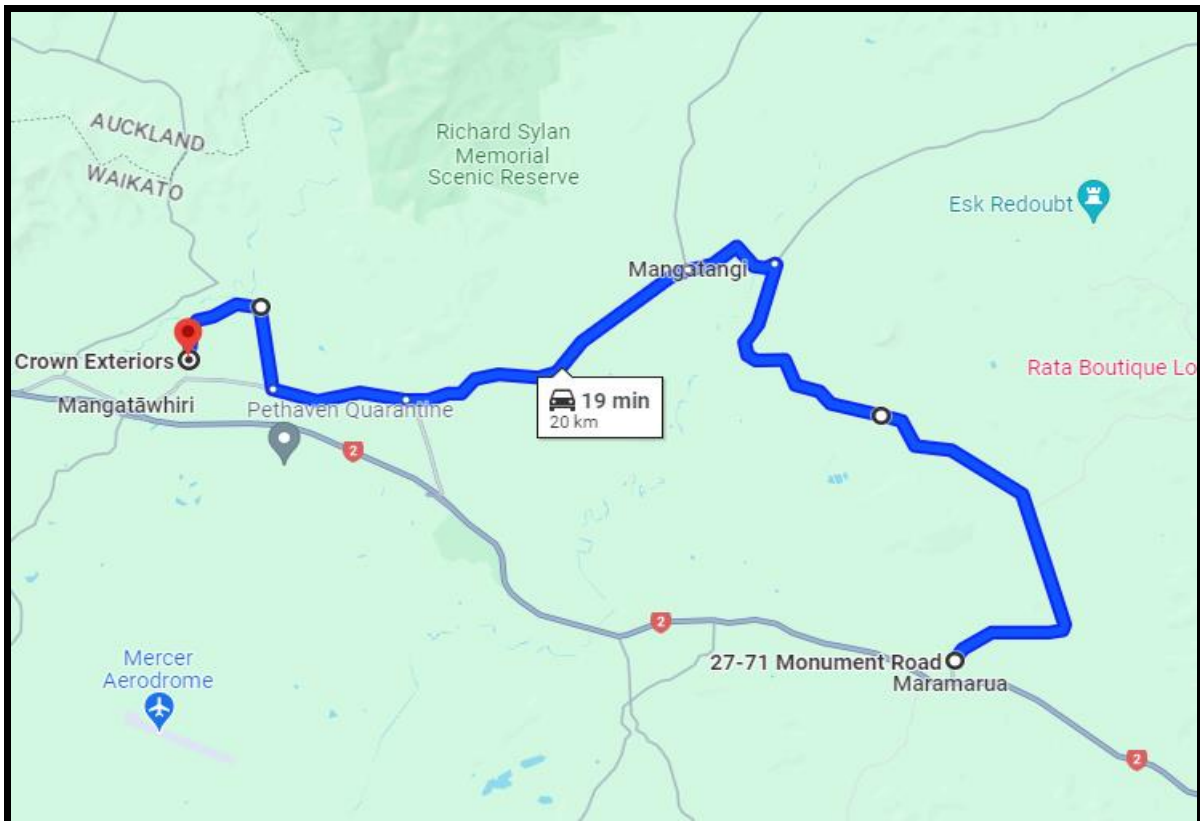

LEG 1

Stage Name:	SS1 & SS3 - COALFEILDS 1 & 2	Marshal Numbers
Road Closure: RCA:	7:25am – 1:25pm Saturday 16 March 2024 Waikato District Council	
Start:	On Coalfields Road, 250mtrs from its intersection with Finlayson Road	2
	Past Kopuko Mine Road (no exit)	1
	Past Feist Road (no exit)	1
	Right into Kopuku Road	2/4
	Past Dalgety Road (no exit)	1
	Past Finlayson Road	1
	Past Ferndale Road	1
	Past Symes Road (no exit)	1
	Past Mackay Road (no exit)	1
	Past Schumacker Road (no exit)	1
Finish:	On Kopuku Road, 250mtrs from its intersection with Okaeria Road	2
Total Number of Marshals		14/16

Stage Name:	SS2 & SS4 - MONUMENT 1 & 2	Marshal Numbers
Road Closure:	8:00am – 2:00pm Saturday 16 March 2024	
RCA:	Waikato District Council	
Start:	On Monument Road, 300mtrs from its intersection with SH2	2
	Past Waikarakia Road (no exit)	1
	Past Findlay Road	1
	Past Marshall (no exit)	1
	Left into Miranda Road	2
	Continue into Mangatangi Road at intersection with Miranda Road and Kaiaua Road	1
	Past Montana Road (no exit)	1
	Continue into Mangatawhiri Road at its intersection with Raewiri Road	2
	Past Bell Road	1
	Right into Jeffs Road	2
	Left into McKenzie Road	2
Finish:	On McKenzie Road, 200mtrs from its intersection with Mangatawhiri Road	2
Total Number of Marshals		18

Stage Name:	SS5 & SS7 - HEATHERINGTON ROAD 1 & 2	Marshal Numbers
Road Closure: RCA:	12:30pm – 6:30pm Saturday 16 March 2024 Waikato District Council	
Start:	On Heatherington Road, 350mtrs from its intersection with Okowhao Road	2
	Past Westmine Road	1
	Past Comins Road (no exit)	1
	Past Pukekapia Road (no exit)	1
	Past Rotongaro Road	2
	Left into Waikokowai Road	2
	Past Renown Road (no exit) & McDonald Mine Road (no exit)	2
	Past Ginn Road (no exit)	1
	Left into Rotowaro Road	2
	Past Huhu Road (no exit) & Mahuta Station Road (no exit)	2
Finish:	On Rotowaro Road, 200mtrs from its intersection with Weavers Crossing Road (no exit) & Hillside Heights Road (no exit)	2
Total Number of Marshals		18