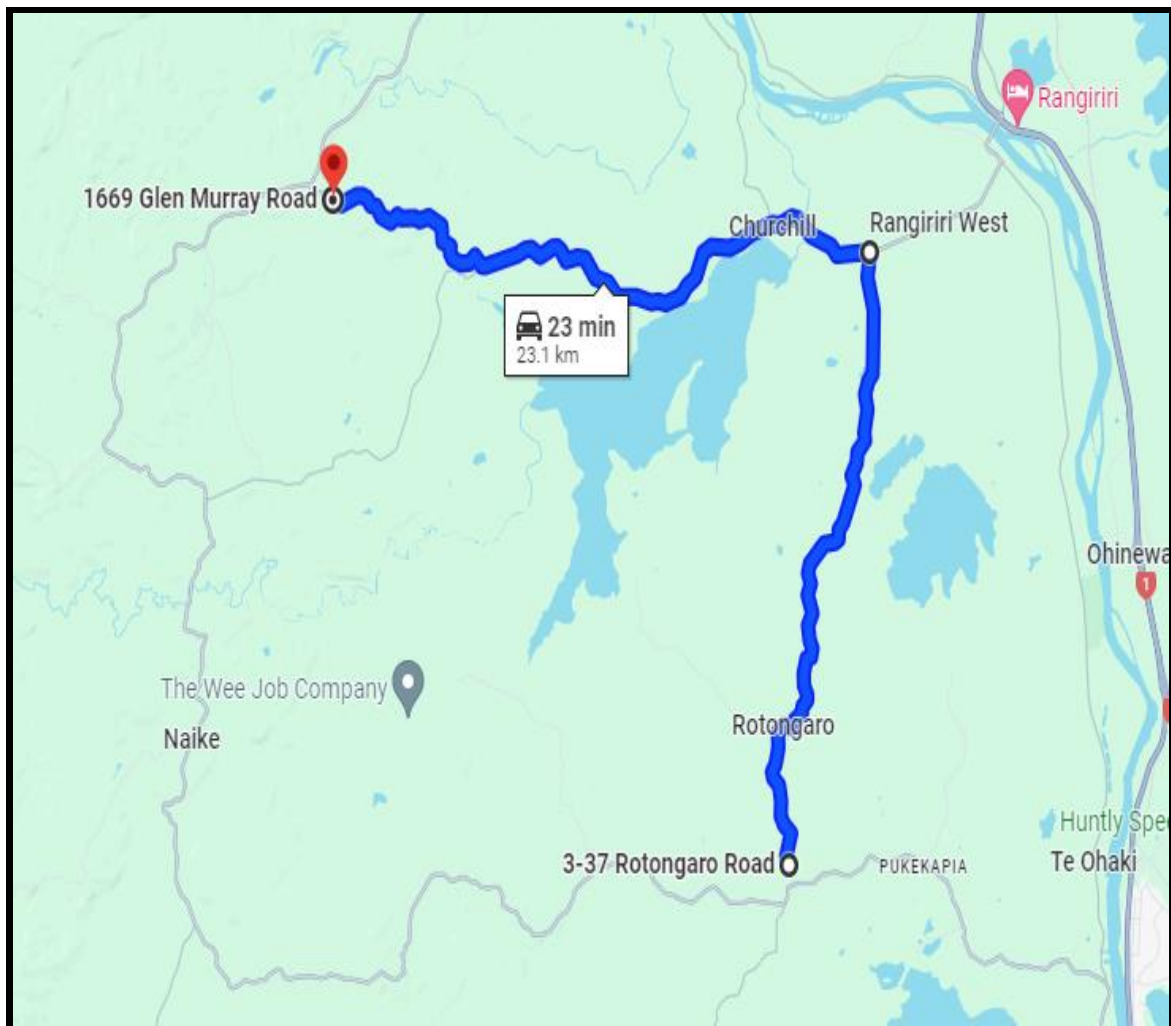

LEG 2

Stage Name:	SS9 & SS11 - RUTHERFORD 1 & 2	Marshal Numbers
Road Closure: RCA:	7:25am – 1:25pm Sunday 17 March 2024 Waikato District Council	
Start:	On Rutherford Road, 2000mtrs from its intersection with Welch Road	2
	Past Peacocke Road (no exit) & Kneebone Road	2
	Left into Orini Road	2
	Past McConnell Road (no exit)	1
	Right into Tenfoot Road	2
	Past Catley Road (no exit)	1
	Right into Henry Road	2
	Past Davies Road (no exit)	1
	Past Uapoto Road	1
	Left into Gower Road	2
Finish:	On Gower Road, 300mtrs from its intersection with Whitikahu Road	2
Total Number of Marshals		18

Stage Name:	SS10 & SS12 - TAUHEI-TAINUI 1 & 2	Marshal Numbers
Road Closure:	8:00am – 2:00pm Sunday 17 March 2024	
RCA:	Waikato District Council	
Start:	On Tauhei Road, 350mtrs from its intersection with Orini Road	2
	Past Seifert Road	1
	Left into Tainui Road	2
	Past Kiwi Road (no exit)	1
Finish:	On Tainui Road, 250mtrs from its intersection with Tahuna-Ohinewai Road	2
Total Number of Marshals		8

Stage Name:	SS13 & SS15 - ROTONGARO 1 & 2	Marshal Numbers
Road Closure:	12:35pm – 6:35pm Sunday 17 March 2024	
RCA:	Waikato District Council	
Start:	On Rotongaro Road, 250mtrs from its intersection with Hetherington Road	2
	Past Herbert Road (no exit)	1
	Past Beverland Road (no exit)	1
	Left into Glen Murray Road	2
	Past Churchill Road	1
	Past Lakeside Lane (no exit)	1
	Past Tikotiko Road	1
	Past Marshall Road (no exit)	1
Finish:	On Glen Murray Road, 3000mtrs from its intersection with Highway 22 Road	2
Total Number of Marshals		12