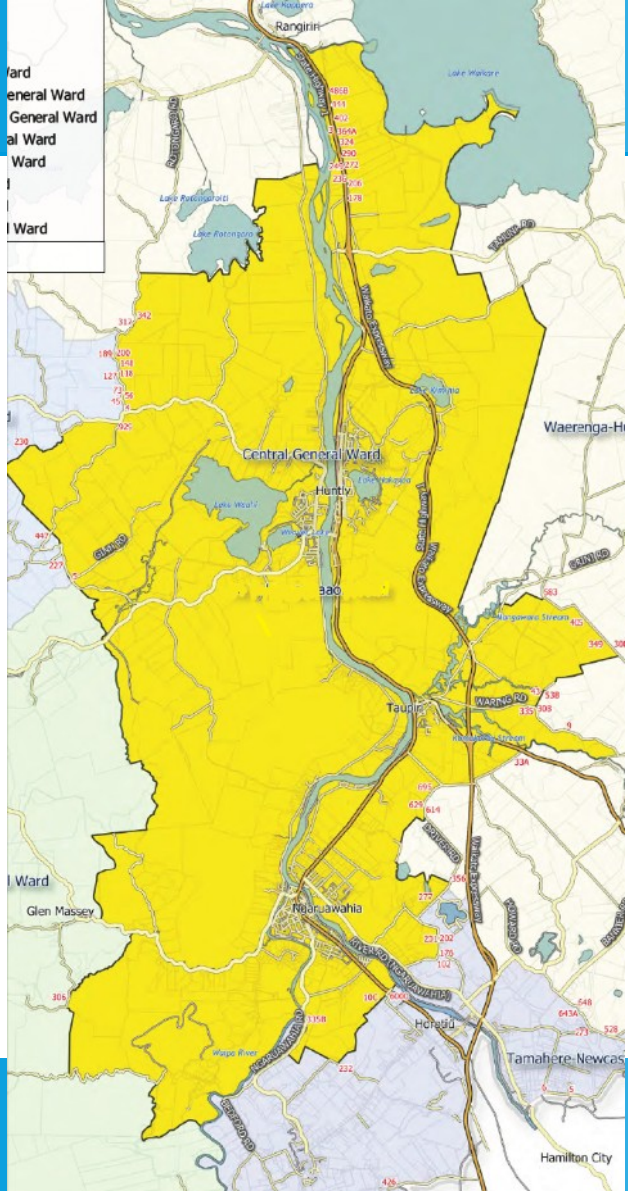

Review of Representation Review

Reshape Waikato survey and focus group data analysis

Huntly Community Board

- Request to change name
 - Raahui Pookeka / Huntly Community Board
- Community of interest is:
 - Huntly urban
 - Associated lifestyle blocks right next to urban area

Hillside Height Rd

- Resident and potential candidate assumed was part of HCB

Te Ohaki Rd
Hetherington Rd
Rotowaro Rd

Frost Rd
Frost Rd

Huntly

Lake Wairangi

Weaver Lake

Lake Huiarua

SH 1

100km/hr

Te Ohaki Rd

Puketapu Te Kohanga REO

Waikato River

Proposed Line

“Fisher” Rd residents

Kimihia lake