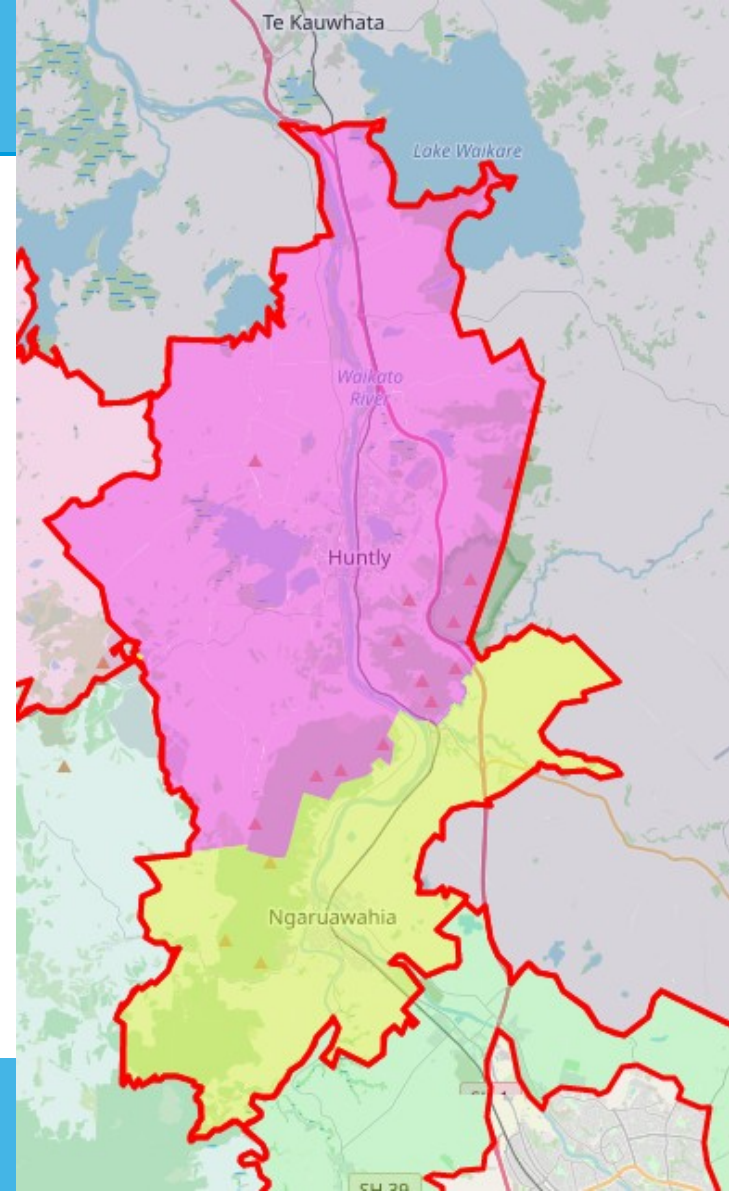

Review of Representation Review

Reshape Waikato survey and focus group data analysis

Huntly Community Board

- Request to change name
 - Raahui Pookeka / Huntly Community Board
- Community of interest is:
 - Huntly urban
 - Associated lifestyle blocks right next to urban area

Hillside Height Rd

- Resident and potential candidate assumed was part of HCB

Te Ohaki Rd
Hetherington Rd
Rotowaro Rd

Frost Rd
Frost Rd

Huntly

Lake Wairangi

Weaver Lake

Lake Huiarua

SH 1

100km/hr

Te Ohaki Rd

Puketapu Te Kohanga REO

Waikato River

Proposed Line

“Fisher” Rd residents

Kimihia lake