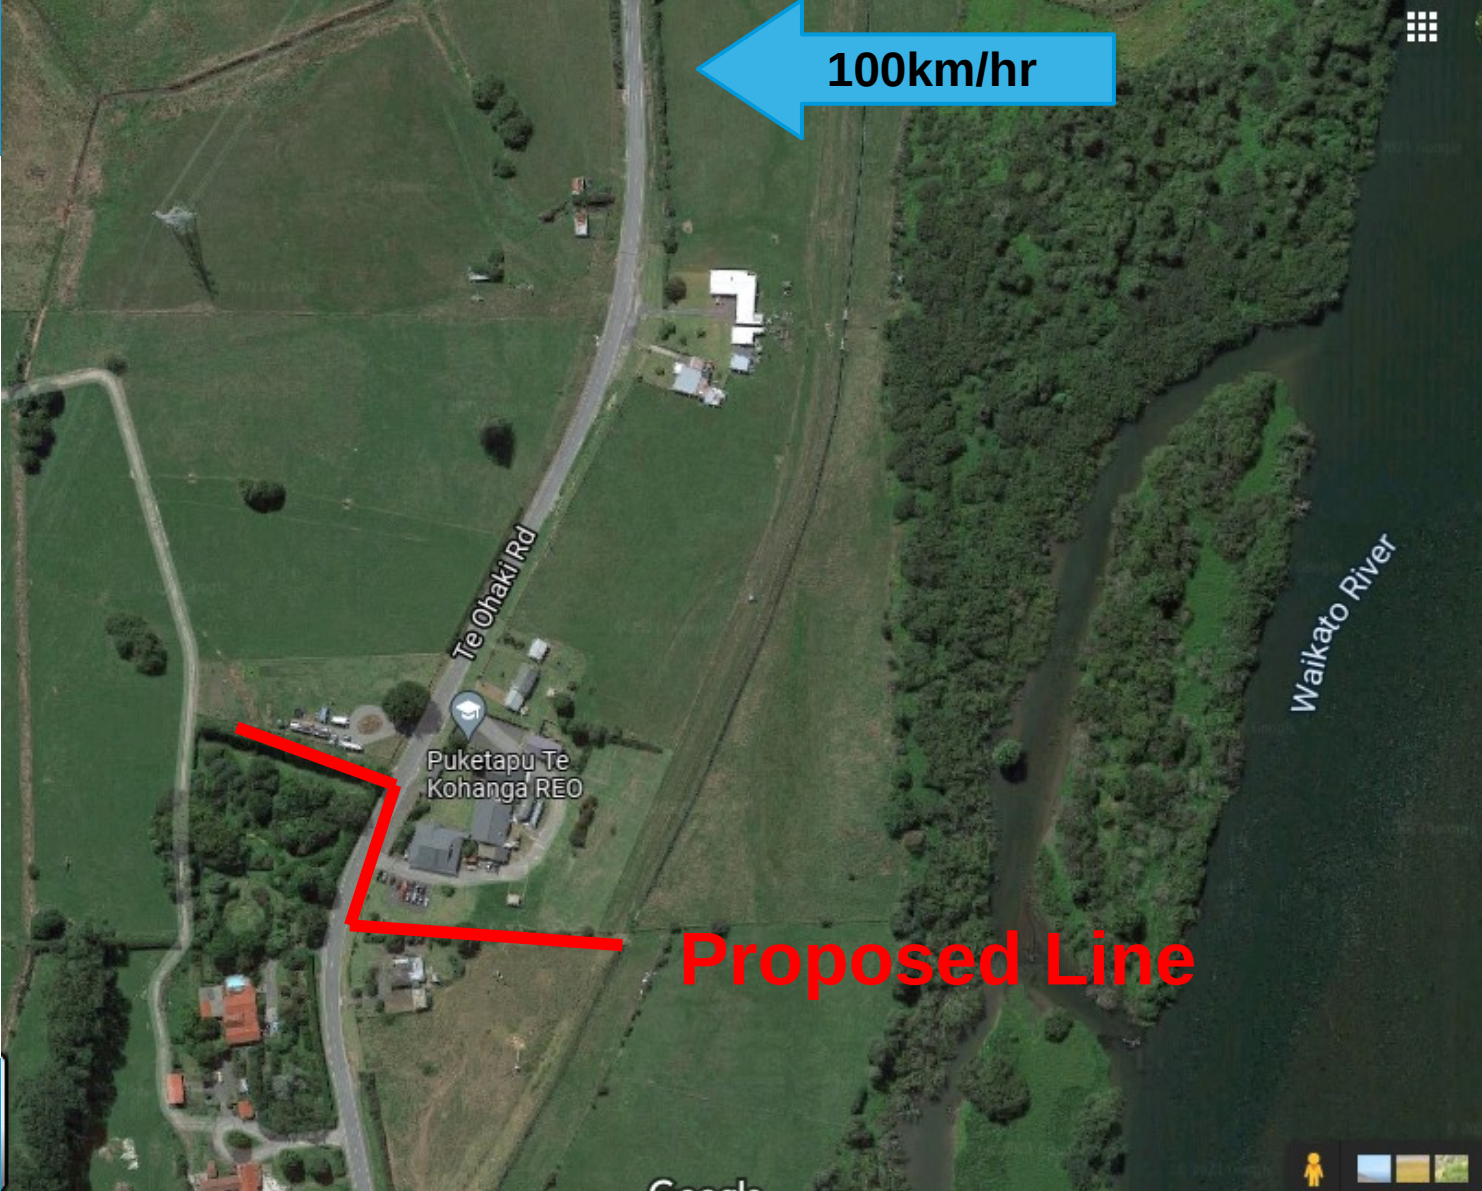

SH 1

100km/hr

Te Ohaki Rd

Puketapu Te Kohanga REO

Waikato River

Proposed Line

“Fisher” Rd residents

Kimihia lake