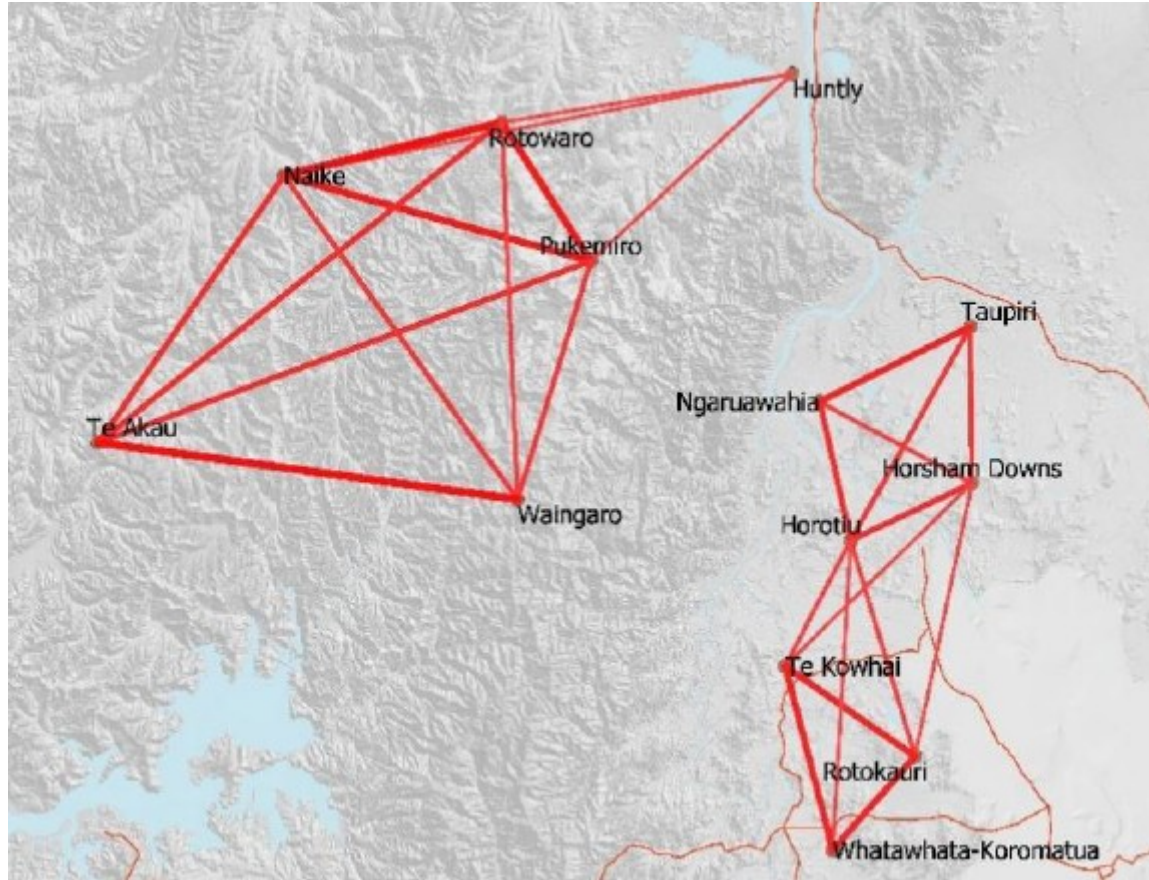

Review of Representation Review

Reshape Waikato survey and focus group data analysis

Huntly Community Board

- Request to change name
 - Raahui Pookeka / Huntly Community Board
- Community of interest is:
 - Huntly urban
 - Associated lifestyle blocks right next to urban area

Hillside Height Rd

- Resident and potential candidate assumed was part of HCB

Te Ohaki Rd
Hetherington Rd
Rotowaro Rd

Frost Rd
Frost Rd

Huntly

Lake Wairangi

Weaver Lake

Lake Huiarua

SH 1

100km/hr

Te Ohaki Rd

Puketapu Te Kohanga REO

Waikato River

Proposed Line

“Fisher” Rd residents

Kimihia lake