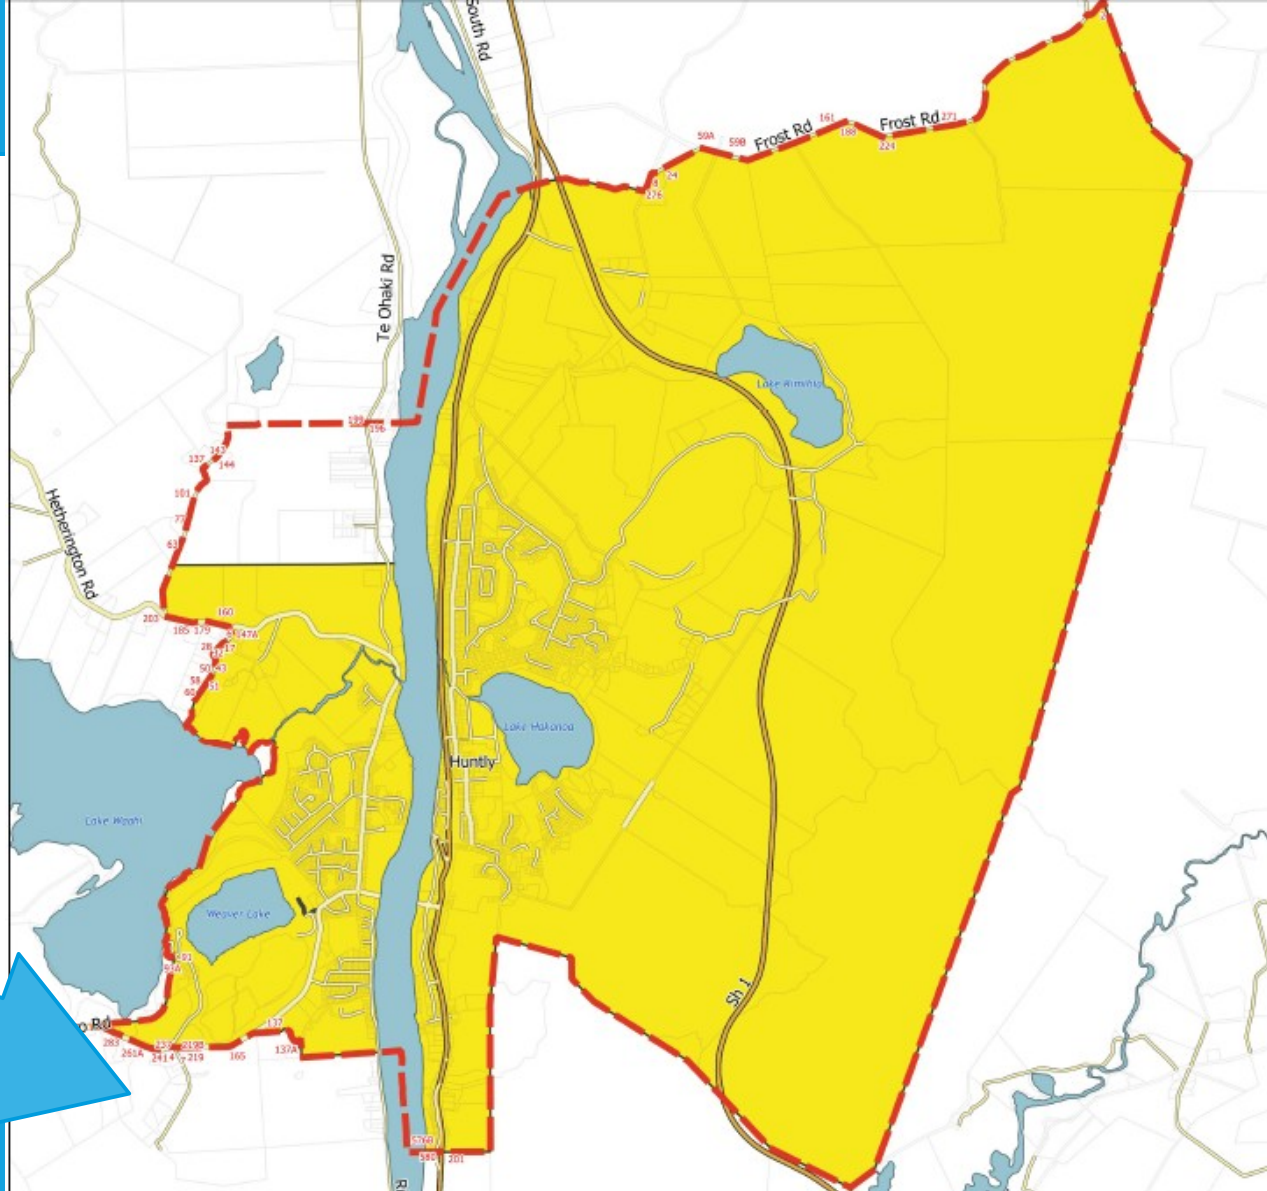

Review of Representation Review

Reshape Waikato survey and focus group data analysis

Huntly Community Board

- Request to change name
 - Raahui Pookeka / Huntly Community Board
- Community of interest is:
 - Huntly urban
 - Associated lifestyle blocks right next to urban area

Hillside Height Rd

- Resident and potential candidate assumed was part of HCB

Te Ohaki Rd
Hetherington Rd
Rotowaro Rd

Frost Rd
Frost Rd

Huntly

Lake Wairangi

Weaver Lake

Lake Huiarua

SH 1

100km/hr

Te Ohaki Rd

Puketapu Te Kohanga REO

Waikato River

Proposed Line

“Fisher” Rd residents

Kimihia lake