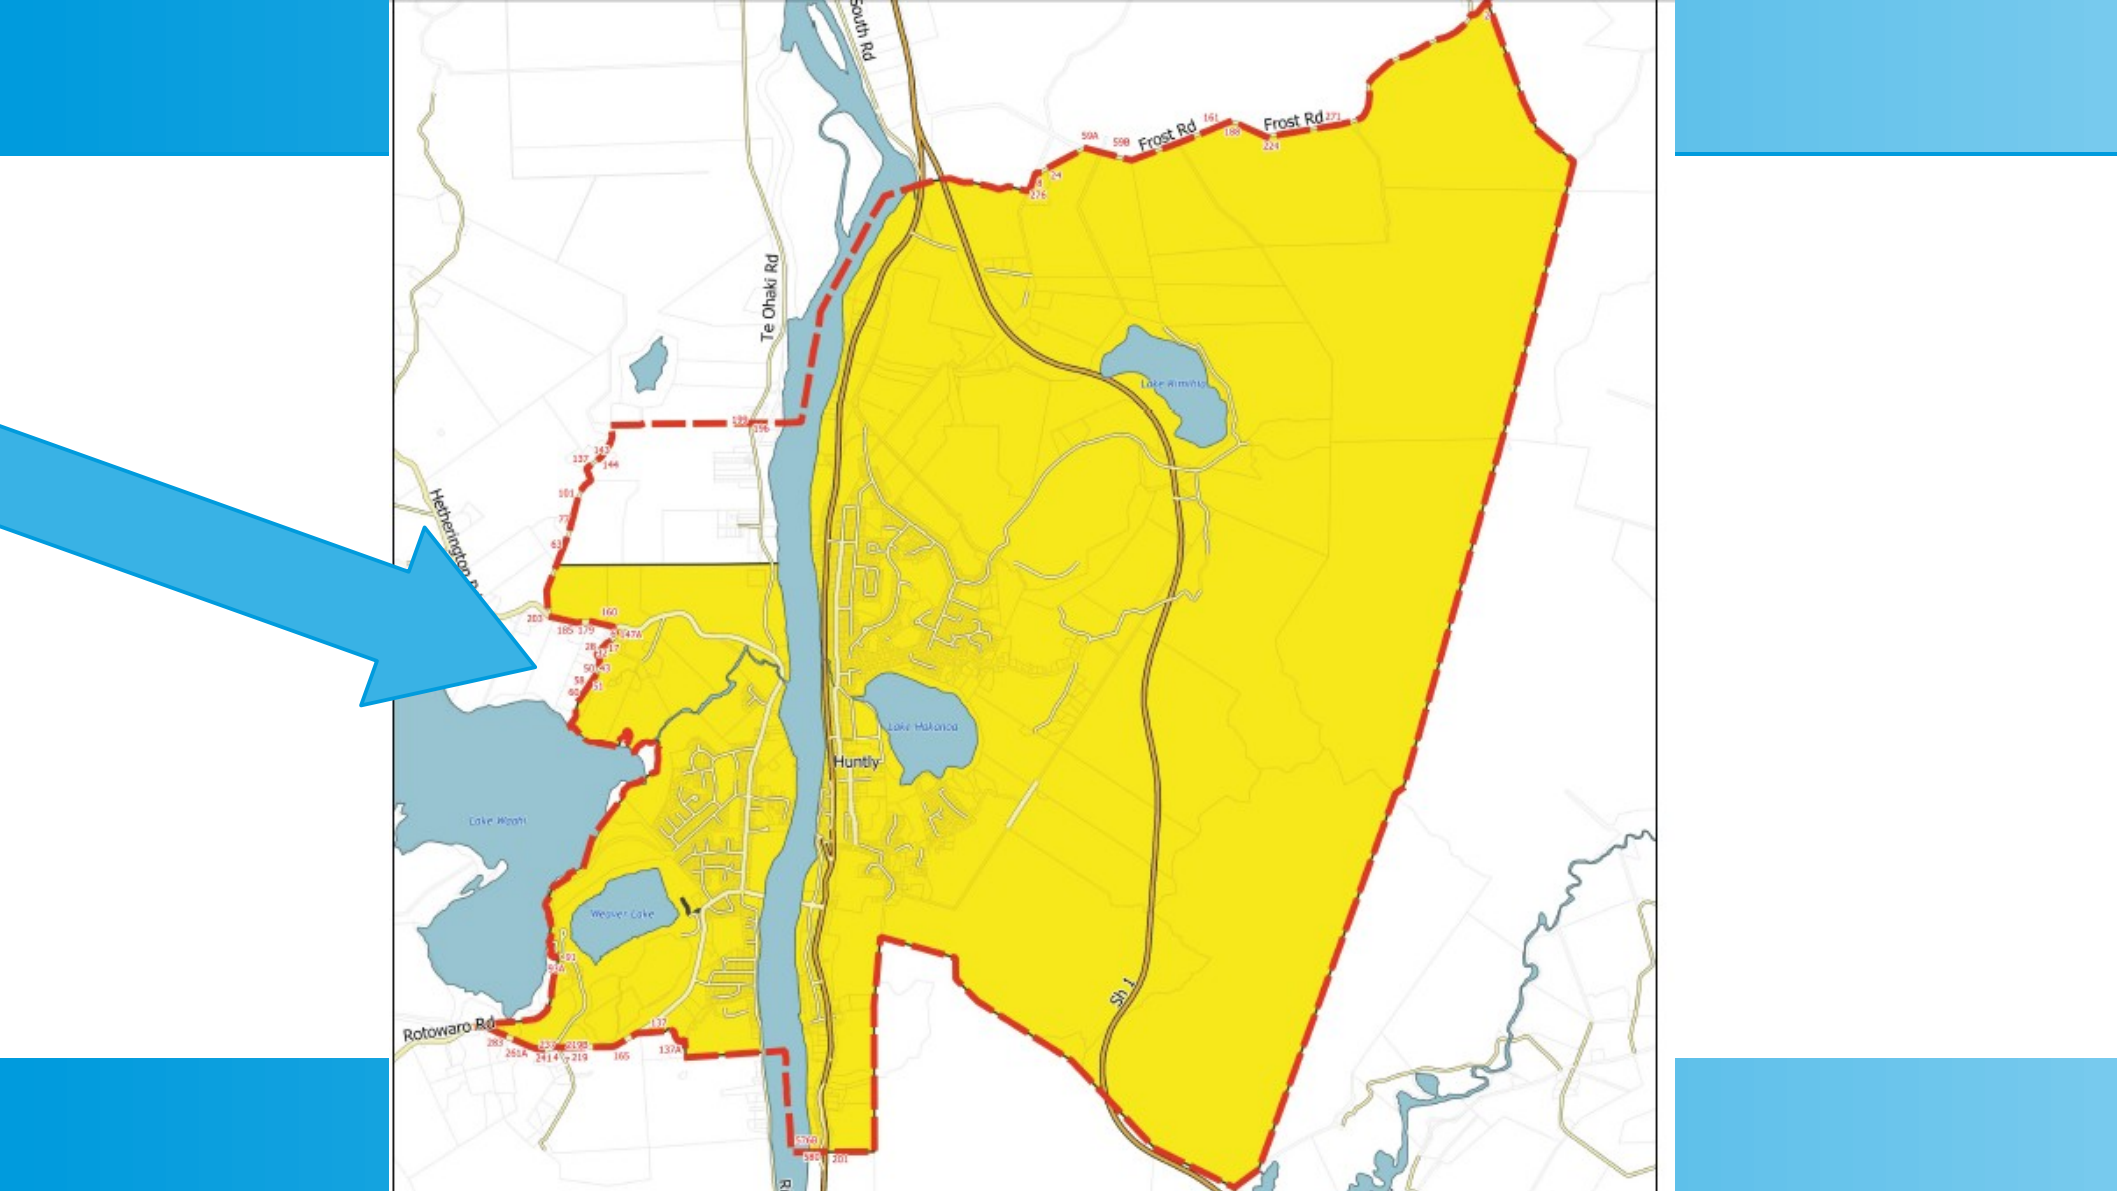

Review of Representation Review

Reshape Waikato survey and focus group data analysis

Huntly Community Board

- Request to change name
 - Raahui Pookeka / Huntly Community Board
- Community of interest is:
 - Huntly urban
 - Associated lifestyle blocks right next to urban area

Hillside Height Rd

- Resident and potential candidate assumed was part of HCB

Te Ohaki Rd
Hetherington Rd
Rotowaro Rd

Frost Rd
Frost Rd

Huntly

Lake Wairangi

Weaver Lake

Lake Huiarua

SH 1

100km/hr

Te Ohaki Rd

Puketapu Te Kohanga REO

Waikato River

Proposed Line

“Fisher” Rd residents

Kimihia lake