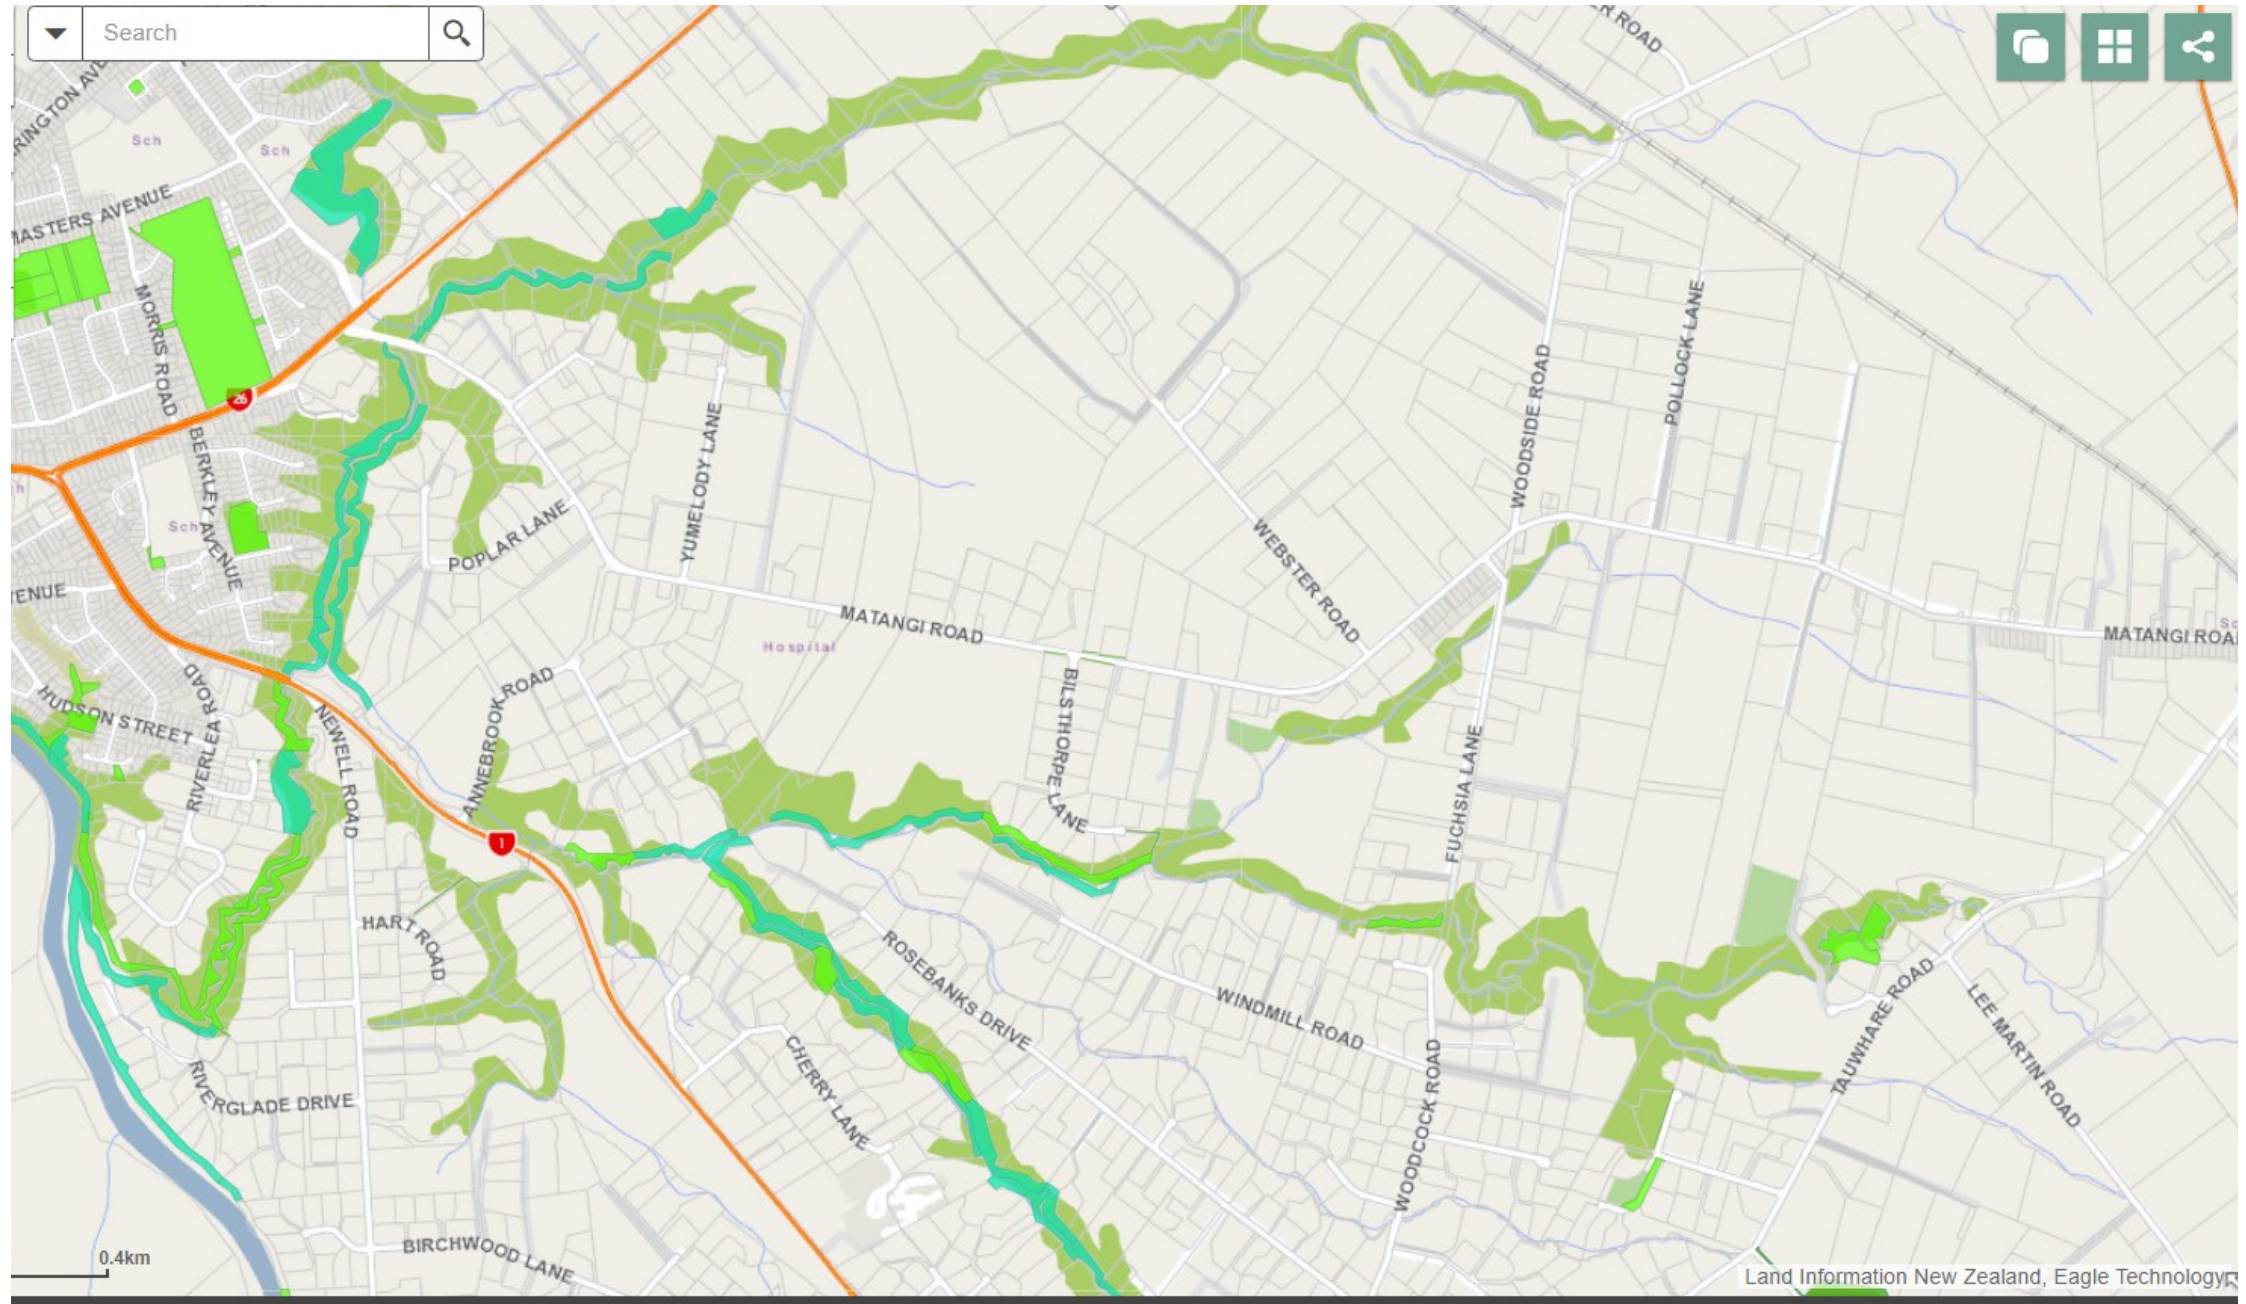

Search

0.4km

Search

Full View: