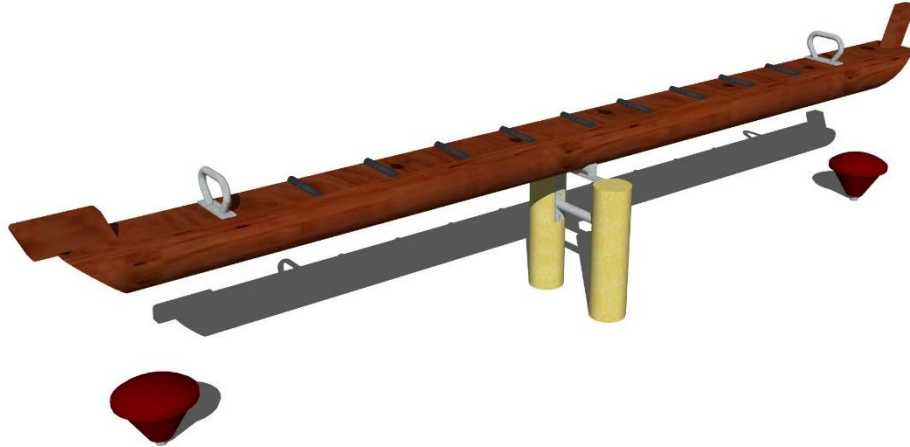

PlatinumPlay Forest Cantilever Swing & PlatinumPlay Water Play Unit

Design 3

PlatinumPlay Forest Cantilever Swing

Play together, draw up play rules. Compare what one child can do and what another child can. These are important steps in a child's social development. The Cantilever Swing and basket incite children to develop these abilities. Standing close together on the basket a child has to coordinate its movement well and clearly state in what direction he/ she wants to swing. When this succeeds, a child has the feeling to fly over the framework. After that the children can just swing to and from.

The Water Play Unit with its five totora tables and stainless steel water pump is a complete water transport system. With plenty of space for children to play together or on their own. Each section offers new and exciting features: a tip tray water transport channel to both sides of the unit. A transfer table which leads to 2 additional tables where the water can splash down into a shallow basin and onto the sand.

Waka Seesaw & Tipi Carousel

Design 3

The PlatinumPlay Waka Seesaw

The Waka Seesaw has been designed for this play space to tie into the history of the area.

The traditional seesaw is always a favourite in a playground by older and younger users.

KOMPAN TIPI CAROUSEL WITH TOP BRACE ELE400065

The Tipi Carousel with top brace is a fun and thrilling play starter for social and physical play. Tipi has been tested and approved with children with and without disabilities from the age of 4 years and upwards. The Tipi is a spacious, inclusive spinner, which welcomes all to whirl while lying, sitting or standing, with great support from the top brace. The Tipi invites and encourages social play, children helping each other on and off the carousel, pushing and pulling it to add speed to the play