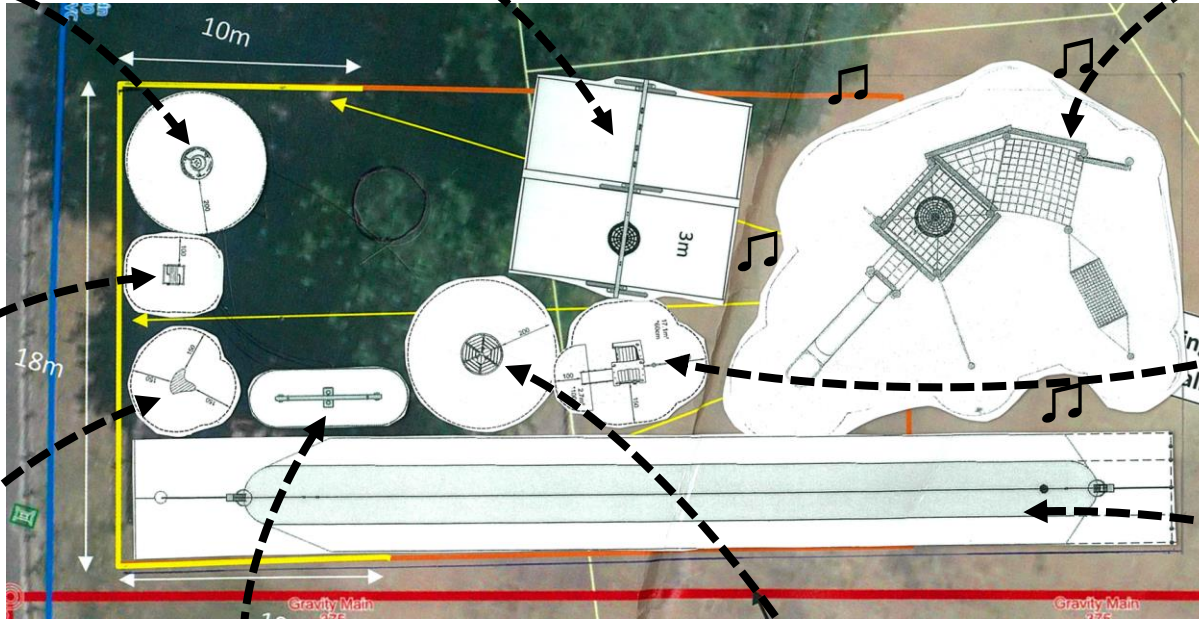

The Water Play Unit with its five totora tables and stainless steel water pump is a complete water transport system. With plenty of space for children to play together or on their own. Each section offers new and exciting features: a tip tray water transport channel to both sides of the unit. A transfer table which leads to 2 additional tables where the water can splash down into a shallow basin and onto the sand.

Our Forest Swings can be set at 3m high, providing a nice long swing arc. We have included a junior seat and a belt seat.

Design 3

Kompan Robinia Agility Trail 4

The Agility trail offers a lineal climbing experience. Balance and core strength are required to climb across the unit. The spinning dynamic bar requires skill to cross.. Packed with play value, it features a tight-rope balance challenge – all set at odd angles to mimic the way children could expect to play in a natural tree climbing environment.

Concept 2 – Site Plan Design 4

2 Bay Forest Swings Steel Post Flying Fox & Waka Seesaw

Design 4

PlatinumPlay 2 Bay Forest Swing with Basket

They are engineered well beyond the demands of the NZ safety standards – with a 150mm Pine Uni log posts with all stainless steel bolts that won't rust it's built to last.

Our Forest Swings can be set at 2.4m, providing a nice long swing arc. Each swing and bay can be customised for your playground, with seats suitable for infants, toddlers, older children and larger seats for multiple users