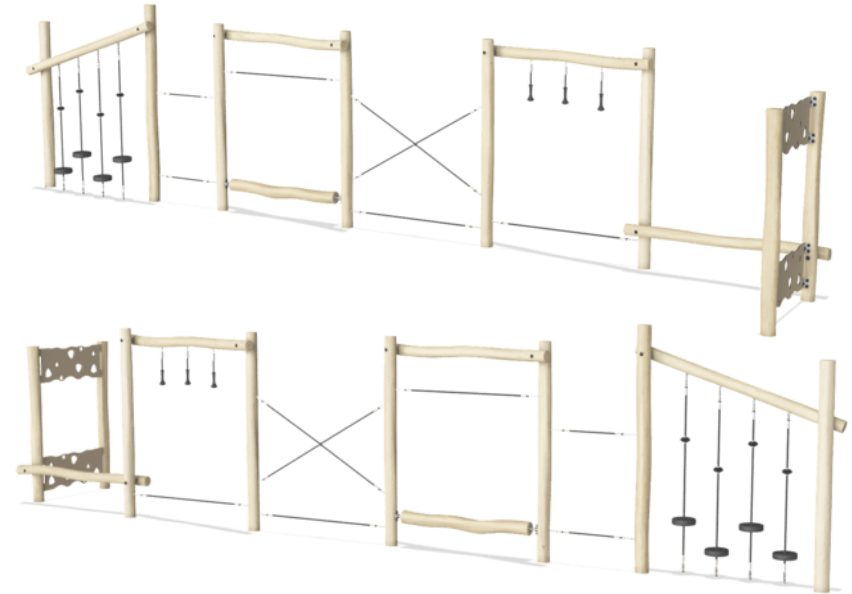

Waka Seesaw & Tipi Carousel

Design 3

The PlatinumPlay Waka Seesaw

The Waka Seesaw has been designed for this play space to tie into the history of the area.

The traditional seesaw is always a favourite in a playground by older and younger users.

KOMPAN TIPI CAROUSEL WITH TOP BRACE ELE400065

The Tipi Carousel with top brace is a fun and thrilling play starter for social and physical play. Tipi has been tested and approved with children with and without disabilities from the age of 4 years and upwards. The Tipi is a spacious, inclusive spinner, which welcomes all to whirl while lying, sitting or standing, with great support from the top brace. The Tipi invites and encourages social play, children helping each other on and off the carousel, pushing and pulling it to add speed to the play

Forest Swing 1 Bay 2 Seats & Kompan Robinia Agility Trail 4

PlatinumPlay Forest Swing

Our Forest Swings are very robust. They are engineered well beyond the demands of the NZ safety standards – with a 150mm Pine Unilog posts with all stainless steel bolts that won't rust it's built to last.

Our Forest Swings can be set at 3m high, providing a nice long swing arc. We have included a junior seat and a belt seat.

Design 3

Kompan Robinia Agility Trail 4

The Agility trail offers a lineal climbing experience. Balance and core strength are required to climb across the unit. The spinning dynamic bar requires skill to cross.. Packed with play value, it features a tight-rope balance challenge – all set at odd angles to mimic the way children could expect to play in a natural tree climbing environment.