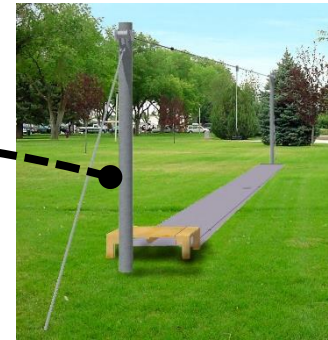

Concept 2 – Site Plan Design 4