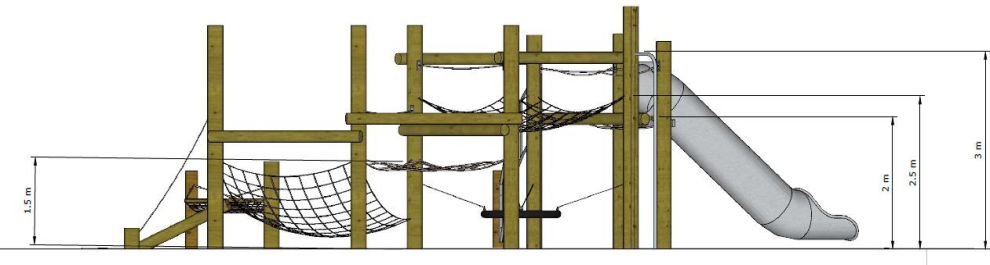

PlatinumPlay Pa Net Tower & play net Structure

Design 4

PlatinumPlay Pa Net Structure

This piece is a completely new bespoke designed climbing Structure.

Starting at ground level the user makes their way up, over and around the nets and posts, Finishing at about 3m high before entering the plastic tube slide.

There is also a 1.2m wide Basket underneath for socialising as well as the Hammock, Firepole and Arc climber