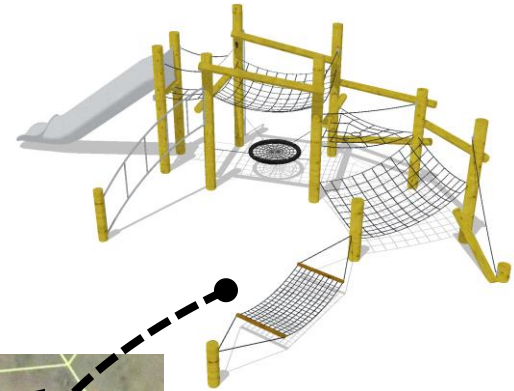

The Water Play Unit with its five totora tables and stainless steel water pump is a complete water transport system. With plenty of space for children to play together or on their own. Each section offers new and exciting features: a tip tray water transport channel to both sides of the unit. A transfer table which leads to 2 additional tables where the water can splash down into a shallow basin and onto the sand.

Our Forest Swings can be set at 3m high, providing a nice long swing arc. We have included a junior seat and a belt seat.

Design 3

Kompan Robinia Agility Trail 4

The Agility trail offers a lineal climbing experience. Balance and core strength are required to climb across the unit. The spinning dynamic bar requires skill to cross.. Packed with play value, it features a tight-rope balance challenge – all set at odd angles to mimic the way children could expect to play in a natural tree climbing environment.

Concept 2 – Site Plan Design 4

2 Bay Forest Swings Steel Post Flying Fox & Waka Seesaw

Design 4

PlatinumPlay 2 Bay Forest Swing with Basket

They are engineered well beyond the demands of the NZ safety standards – with a 150mm Pine Uni log posts with all stainless steel bolts that won't rust it's built to last.

Our Forest Swings can be set at 2.4m, providing a nice long swing arc. Each swing and bay can be customised for your playground, with seats suitable for infants, toddlers, older children and larger seats for multiple users