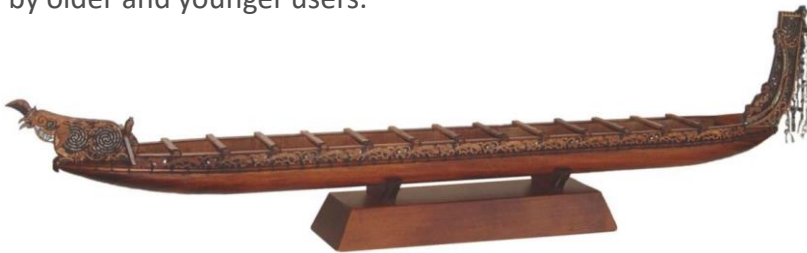

Waka Seesaw & Tipi Carousel

Design 3

The PlatinumPlay Waka Seesaw

The Waka Seesaw has been designed for this play space to tie into the history of the area.

The traditional seesaw is always a favourite in a playground by older and younger users.

KOMPAN TIPI CAROUSEL WITH TOP BRACE ELE400065

The Tipi Carousel with top brace is a fun and thrilling play starter for social and physical play. Tipi has been tested and approved with children with and without disabilities from the age of 4 years and upwards. The Tipi is a spacious, inclusive spinner, which welcomes all to whirl while lying, sitting or standing, with great support from the top brace. The Tipi invites and encourages social play, children helping each other on and off the carousel, pushing and pulling it to add speed to the play

Forest Swing 1 Bay 2 Seats & Kompan Robinia Agility Trail 4

PlatinumPlay Forest Swing

Our Forest Swings are very robust. They are engineered well beyond the demands of the NZ safety standards – with a 150mm Pine Unilog posts with all stainless steel bolts that won't rust it's built to last.