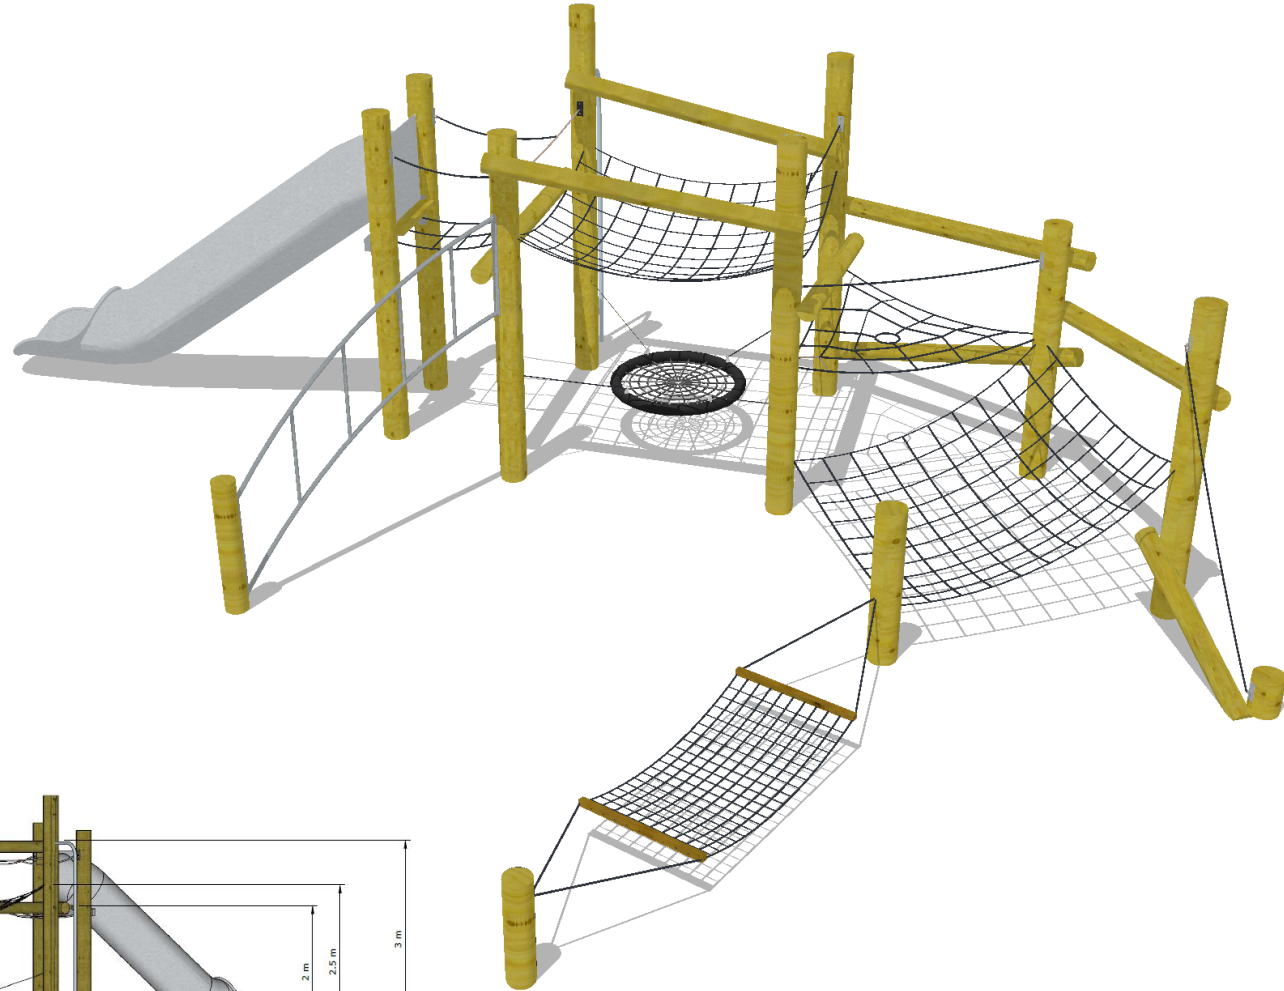

Kompan Robinia Multi Springer NRO104

The size and bulk of the Robinia Multi Springer naturally draws groups of children into a cooperative, fun springing and balancing experience. Standing on three sturdy springs, it has proved to be a favourite wherever it is placed. The Robinia Spring Board is suitable for children aged three years and older.

PlatinumPlay Pa Net Tower & play net Structure

Design 4

PlatinumPlay Pa Net Structure

This piece is a completely new bespoke designed climbing Structure.

Starting at ground level the user makes their way up, over and around the nets and posts, Finishing at about 3m high before entering the plastic tube slide.

There is also a 1.2m wide Basket underneath for socialising as well as the Hammock, Firepole and Arc climber

Kompan Tree House & Percussion Play

Design 4

Kompan Tree House NAT505

The climbing rope combination on the upper level supports spatial awareness development by letting even the youngest players climb and jump. Suitable for 1 -4 yr olds.