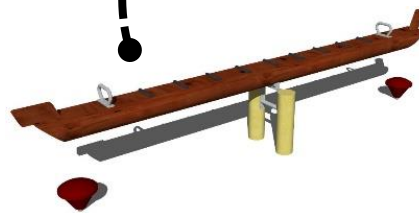

KOMPAN TIPI CAROUSEL WITH TOP BRACE ELE400065

The Tipi Carousel with top brace is a fun and thrilling play starter for social and physical play. Tipi has been tested and approved with children with and without disabilities from the age of 4 years and upwards. The Tipi is a spacious, inclusive spinner, which welcomes all to whirl while lying, sitting or standing, with great support from the top brace. The Tipi invites and encourages social play, children helping each other on and off the carousel, pushing and pulling it to add speed to the play

Our Forest Swings can be set at 3m high, providing a nice long swing arc. We have included a junior seat and a belt seat.

Design 3

Kompan Robinia Agility Trail 4

The Agility trail offers a lineal climbing experience. Balance and core strength are required to climb across the unit. The spinning dynamic bar requires skill to cross.. Packed with play value, it features a tight-rope balance challenge – all set at odd angles to mimic the way children could expect to play in a natural tree climbing environment.

Concept 2 – Site Plan Design 4

2 Bay Forest Swings Steel Post Flying Fox & Waka Seesaw

Design 4

PlatinumPlay 2 Bay Forest Swing with Basket

They are engineered well beyond the demands of the NZ safety standards – with a 150mm Pine Uni log posts with all stainless steel bolts that won't rust it's built to last.

Our Forest Swings can be set at 2.4m, providing a nice long swing arc. Each swing and bay can be customised for your playground, with seats suitable for infants, toddlers, older children and larger seats for multiple users