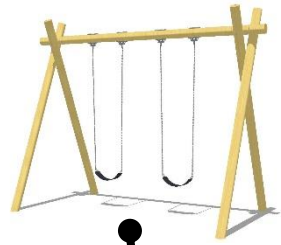

Concept 1 - Site Plan

Design 3

Existing Log

Flying Fox -Curved laminated Beam & Wharenui Module CT615 V11

Design 3

PlatinumPlay Flying Fox -Curved laminated Beam

The curved laminated beam stands 3 metres high. The flying fox is manufactured to fit into your space available.

PlatinumPlay Forest Cantilever Swing & PlatinumPlay Water Play Unit

Design 3

PlatinumPlay Forest Cantilever Swing

Play together, draw up play rules. Compare what one child can do and what another child can. These are important steps in a child's social development. The Cantilever Swing and basket incite children to develop these abilities. Standing close together on the basket a child has to coordinate its movement well and clearly state in what direction he/ she wants to swing. When this succeeds, a child has the feeling to fly over the framework. After that the children can just swing to and from.

KOMPAN TIPI CAROUSEL WITH TOP BRACE ELE400065

The Tipi Carousel with top brace is a fun and thrilling play starter for social and physical play. Tipi has been tested and approved with children with and without disabilities from the age of 4 years and upwards. The Tipi is a spacious, inclusive spinner, which welcomes all to whirl while lying, sitting or standing, with great support from the top brace. The Tipi invites and encourages social play, children helping each other on and off the carousel, pushing and pulling it to add speed to the play

Kompan Robinia Carousel & Donkey Ride

Design 4

NEW

Kompan Robinia Carousel with Seats.

The Robinia Carousel has three different compartments, each with a handhold and two with seat, one without. The carousel hugely motivates spinning and invites varied ways: seated, standing or even lying on the floor. Apart from spinning, the carousel was designed to motivate pushing and pulling and allow for users to keep moving.