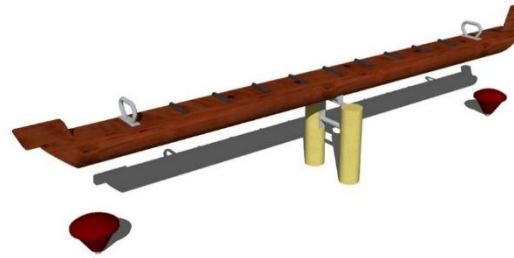

Our Forest Swings can be set at 3m high, providing a nice long swing arc. We have included a junior seat and a belt seat.

Design 3

Kompan Robinia Agility Trail 4

The Agility trail offers a lineal climbing experience. Balance and core strength are required to climb across the unit. The spinning dynamic bar requires skill to cross.. Packed with play value, it features a tight-rope balance challenge – all set at odd angles to mimic the way children could expect to play in a natural tree climbing environment.

Concept 2 – Site Plan Design 4

2 Bay Forest Swings Steel Post Flying Fox & Waka Seesaw

Design 4

PlatinumPlay 2 Bay Forest Swing with Basket

They are engineered well beyond the demands of the NZ safety standards – with a 150mm Pine Uni log posts with all stainless steel bolts that won't rust it's built to last.

Our Forest Swings can be set at 2.4m, providing a nice long swing arc. Each swing and bay can be customised for your playground, with seats suitable for infants, toddlers, older children and larger seats for multiple users

The PlatinumPlay Waka Seesaw

The Waka Seesaw has been designed for this play space to tie into the history of the area.

The traditional seesaw is always a favourite in a playground by older and younger users.