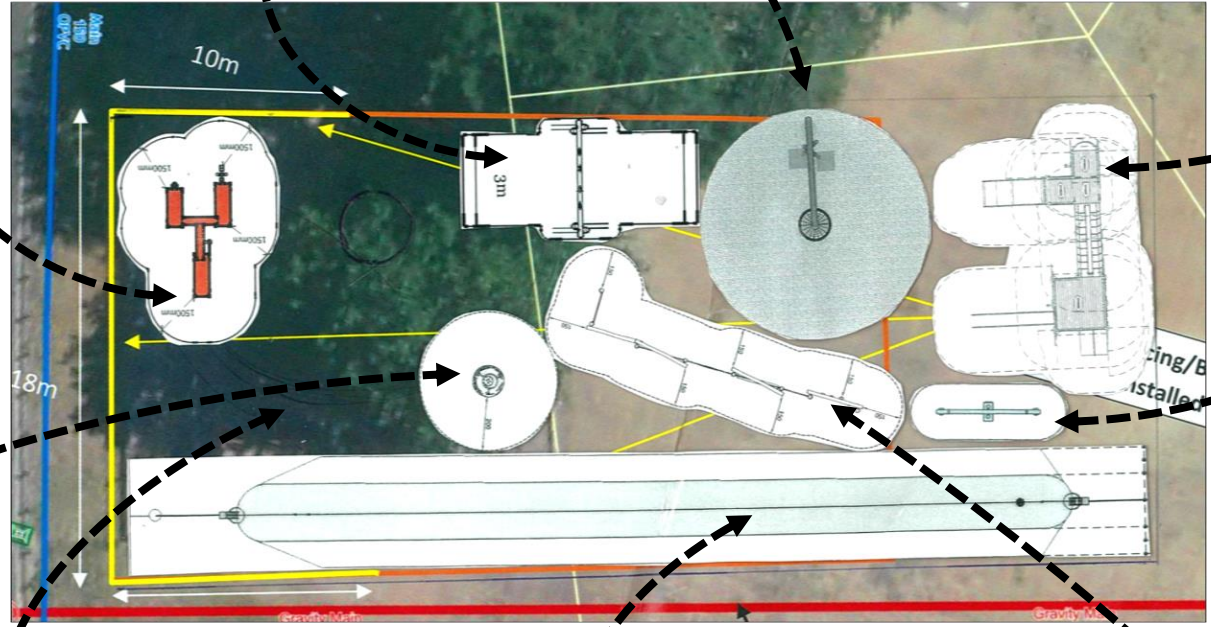

Concept 1 - Site Plan

Design 3

Existing Log

Flying Fox -Curved laminated Beam & Wharenui Module CT615 V11

Design 3

PlatinumPlay Flying Fox -Curved laminated Beam

The curved laminated beam stands 3 metres high. The flying fox is manufactured to fit into your space available.

The junior entry stairs allows access to the 1 meter wide slide & the junior side of this module. The double steel mesh Rockwall, Wall Climb 1 chain and banister slide offers a real climbing challenge for older children.

The Water Play Unit with its five totora tables and stainless steel water pump is a complete water transport system. With plenty of space for children to play together or on their own. Each section offers new and exciting features: a tip tray water transport channel to both sides of the unit. A transfer table which leads to 2 additional tables where the water can splash down into a shallow basin and onto the sand.

PlatinumPlay Pa Net Tower & play net Structure

Design 4

PlatinumPlay Pa Net Structure

This piece is a completely new bespoke designed climbing Structure.

Starting at ground level the user makes their way up, over and around the nets and posts, Finishing at about 3m high before entering the plastic tube slide.