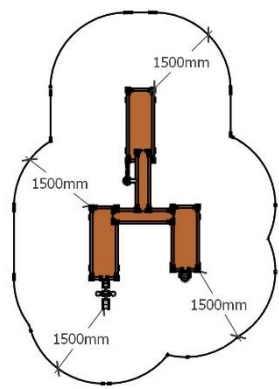

PlatinumPlay Forest Cantilever Swing

Play together, draw up play rules. Compare what one child can do and what another child can. These are important steps in a child's social development. The Cantilever Swing and basket incite children to develop these abilities. Standing close together on the basket a child has to coordinate its movement well and clearly state in what direction he/ she wants to swing. When this succeeds, a child has the feeling to fly over the framework. After that the children can just swing to and from.