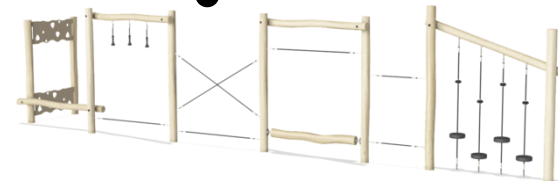

Concept 1 - Site Plan

Design 3

Existing Log

Flying Fox -Curved laminated Beam & Wharenui Module CT615 V11

Design 3

PlatinumPlay Flying Fox -Curved laminated Beam

The curved laminated beam stands 3 metres high. The flying fox is manufactured to fit into your space available.

PlatinumPlay Forest Cantilever Swing & PlatinumPlay Water Play Unit

Design 3

PlatinumPlay Forest Cantilever Swing

Play together, draw up play rules. Compare what one child can do and what another child can. These are important steps in a child's social development. The Cantilever Swing and basket incite children to develop these abilities. Standing close together on the basket a child has to coordinate its movement well and clearly state in what direction he/ she wants to swing. When this succeeds, a child has the feeling to fly over the framework. After that the children can just swing to and from.

KOMPAN TIPI CAROUSEL WITH TOP BRACE ELE400065

The Tipi Carousel with top brace is a fun and thrilling play starter for social and physical play. Tipi has been tested and approved with children with and without disabilities from the age of 4 years and upwards. The Tipi is a spacious, inclusive spinner, which welcomes all to whirl while lying, sitting or standing, with great support from the top brace. The Tipi invites and encourages social play, children helping each other on and off the carousel, pushing and pulling it to add speed to the play

Kompan Robinia Carousel & Donkey Ride

Design 4

NEW

Kompan Robinia Carousel with Seats.

The Robinia Carousel has three different compartments, each with a handhold and two with seat, one without. The carousel hugely motivates spinning and invites varied ways: seated, standing or even lying on the floor. Apart from spinning, the carousel was designed to motivate pushing and pulling and allow for users to keep moving.