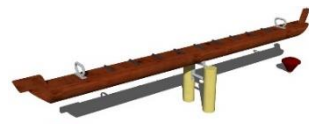

Concept 1 - Site Plan

Design 3

Existing Log

Flying Fox -Curved laminated Beam & Wharenui Module CT615 V11

Design 3

PlatinumPlay Flying Fox -Curved laminated Beam

The curved laminated beam stands 3 metres high. The flying fox is manufactured to fit into your space available.

Kompan Robinia Carousel & Donkey Ride

Design 4

NEW

Kompan Robinia Carousel with Seats.

The Robinia Carousel has three different compartments, each with a handhold and two with seat, one without. The carousel hugely motivates spinning and invites varied ways: seated, standing or even lying on the floor. Apart from spinning, the carousel was designed to motivate pushing and pulling and allow for users to keep moving.