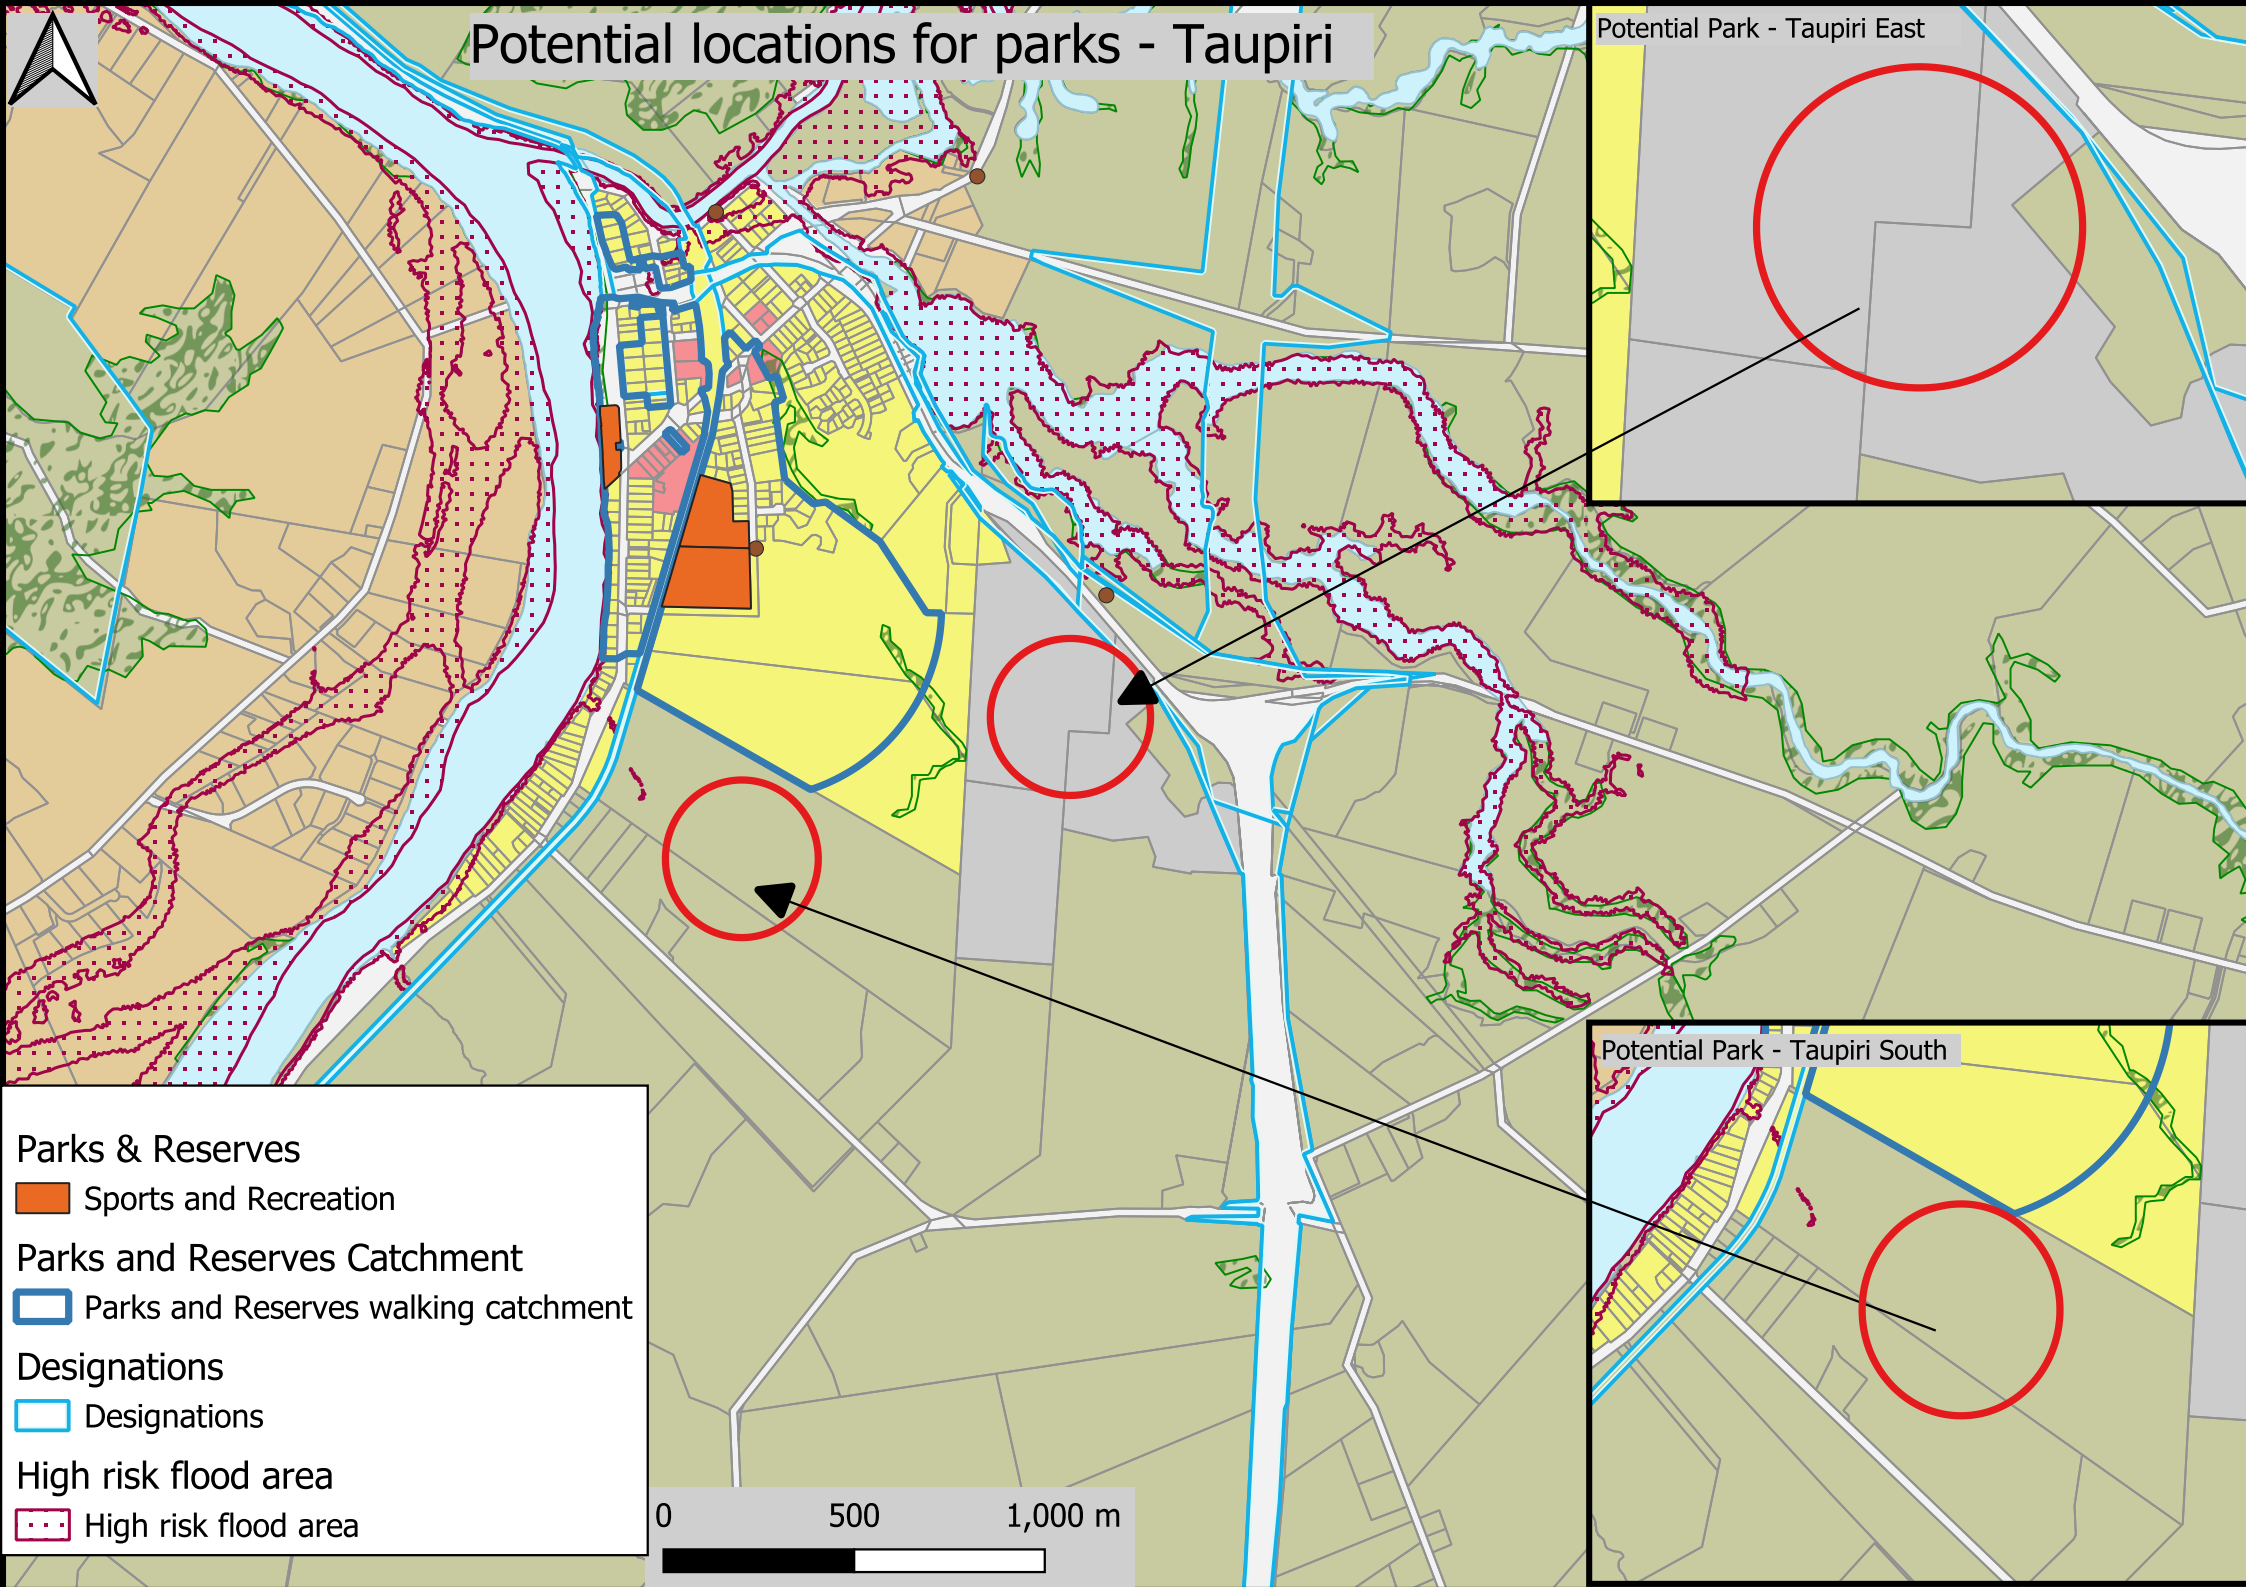

Parks and Reserves Catchment

- Parks and Reserves walking catchment

Designations

- Designations

High risk flood area

- High risk flood area

Potential locations for parks - Taupiri

Potential Park - Taupiri East

High risk flood area

0 500 1,000 m