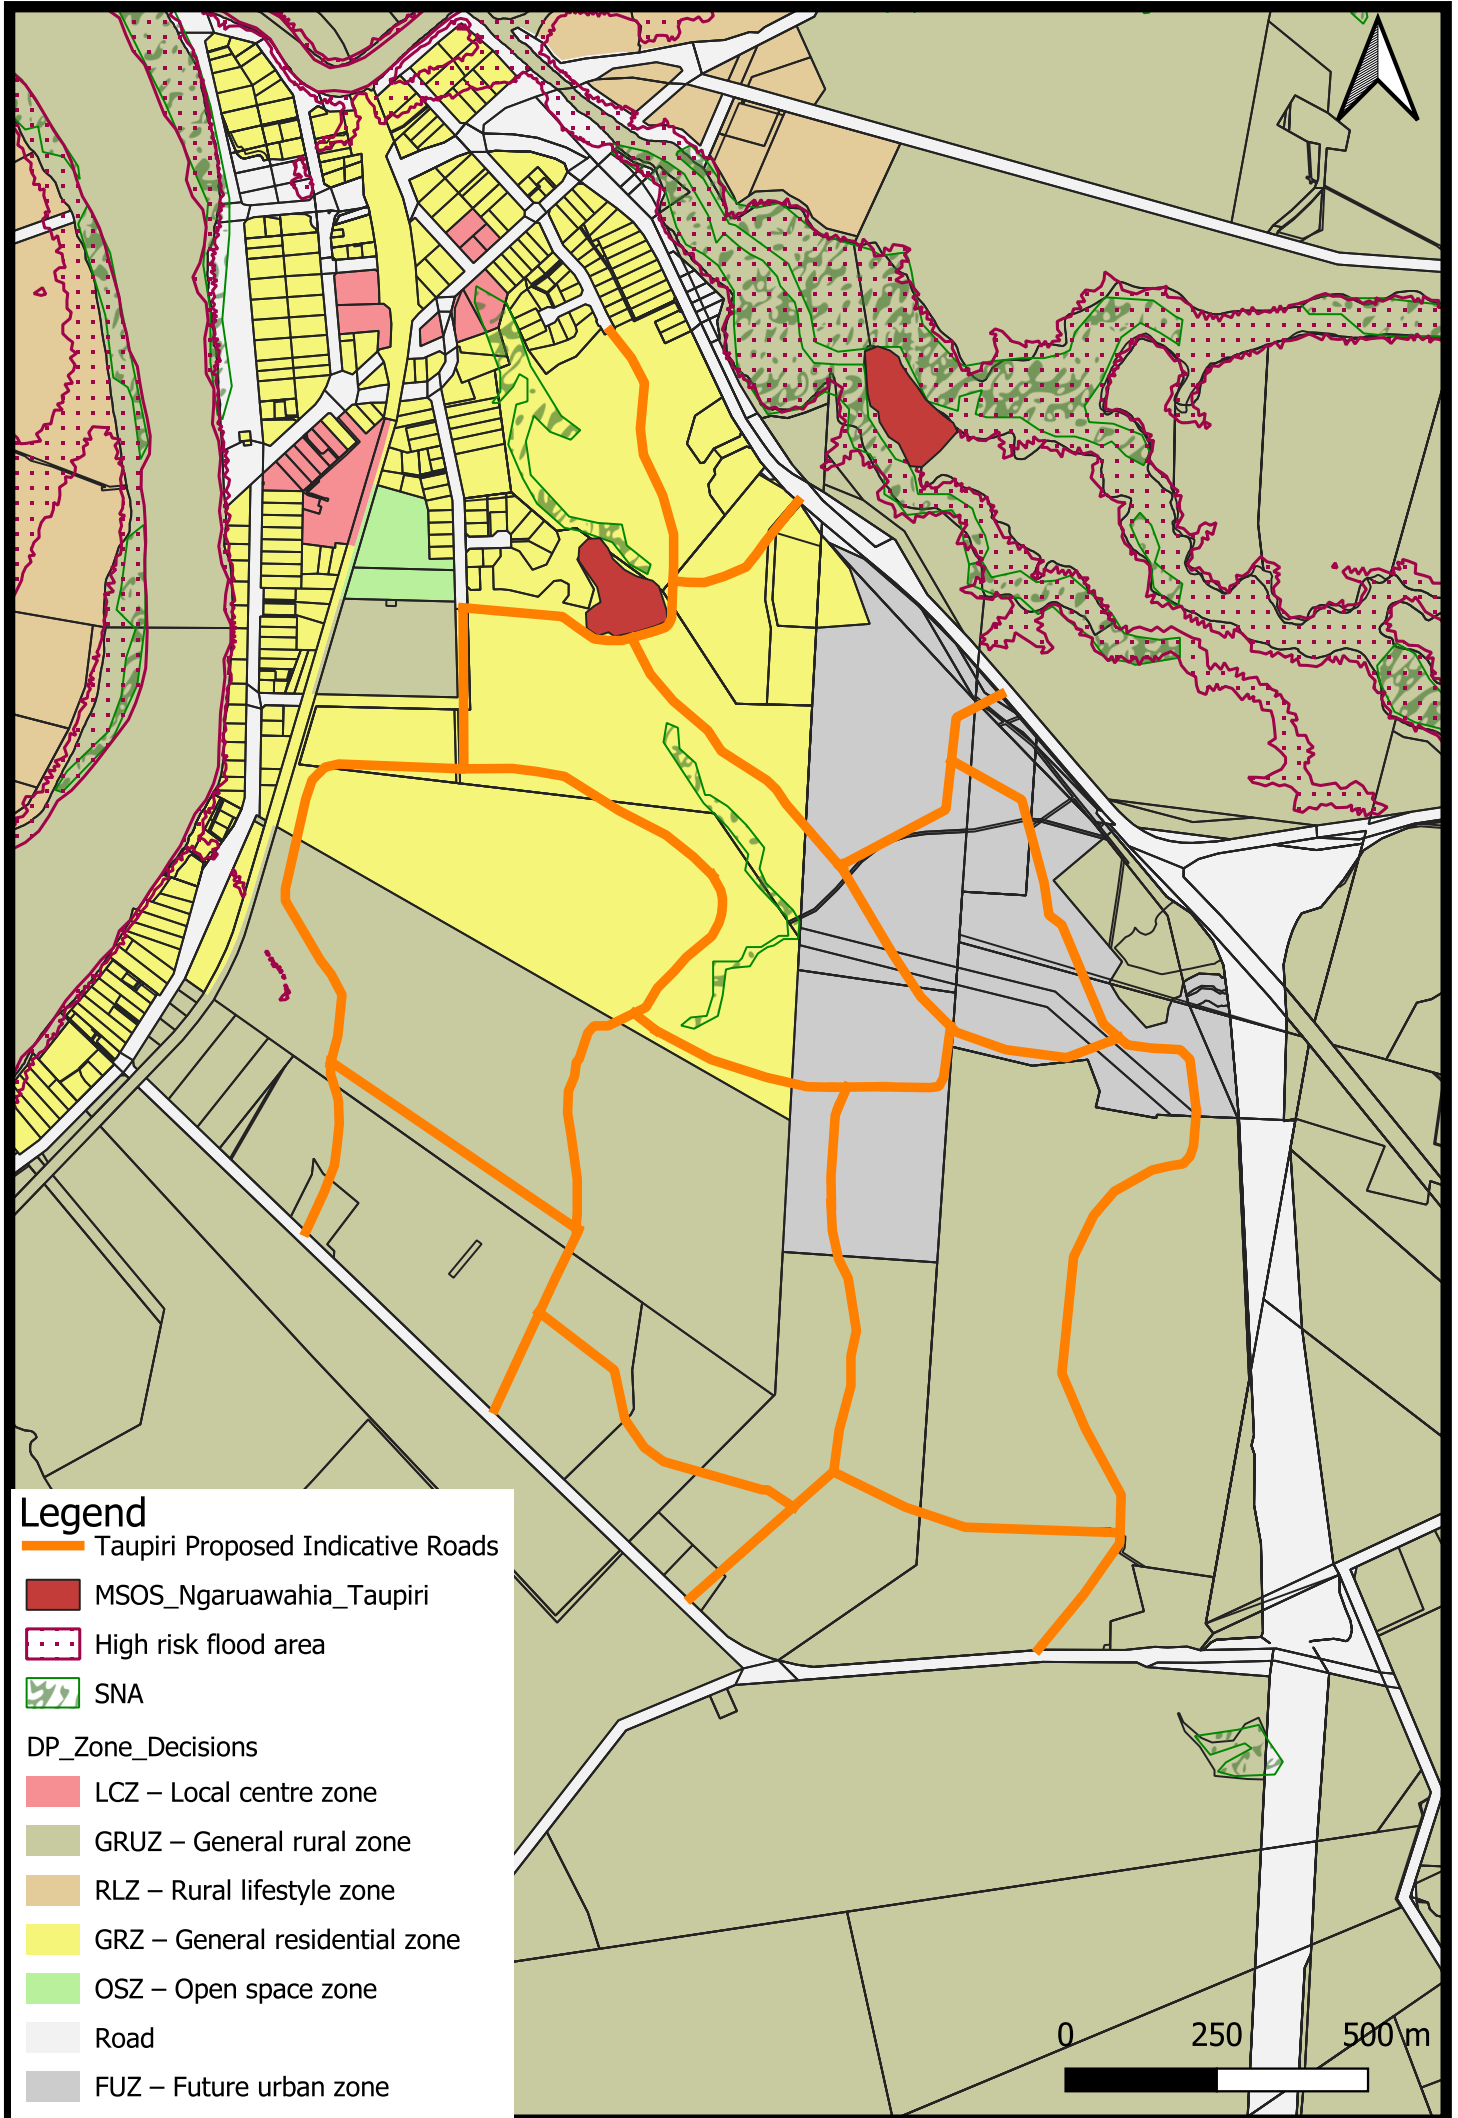

Draft indicative Roads - Ngaruawahia

Legend

- Taupiri Proposed Indicative Roads
- MSOS_Ngaruawahia_Taupiri
- High risk flood area
- SNA
- DP_Zone_Decisions
 - LCZ – Local centre zone
 - GRUZ – General rural zone
 - RLZ – Rural lifestyle zone
 - GRZ – General residential zone
 - OSZ – Open space zone
 - Road
 - FUZ – Future urban zone