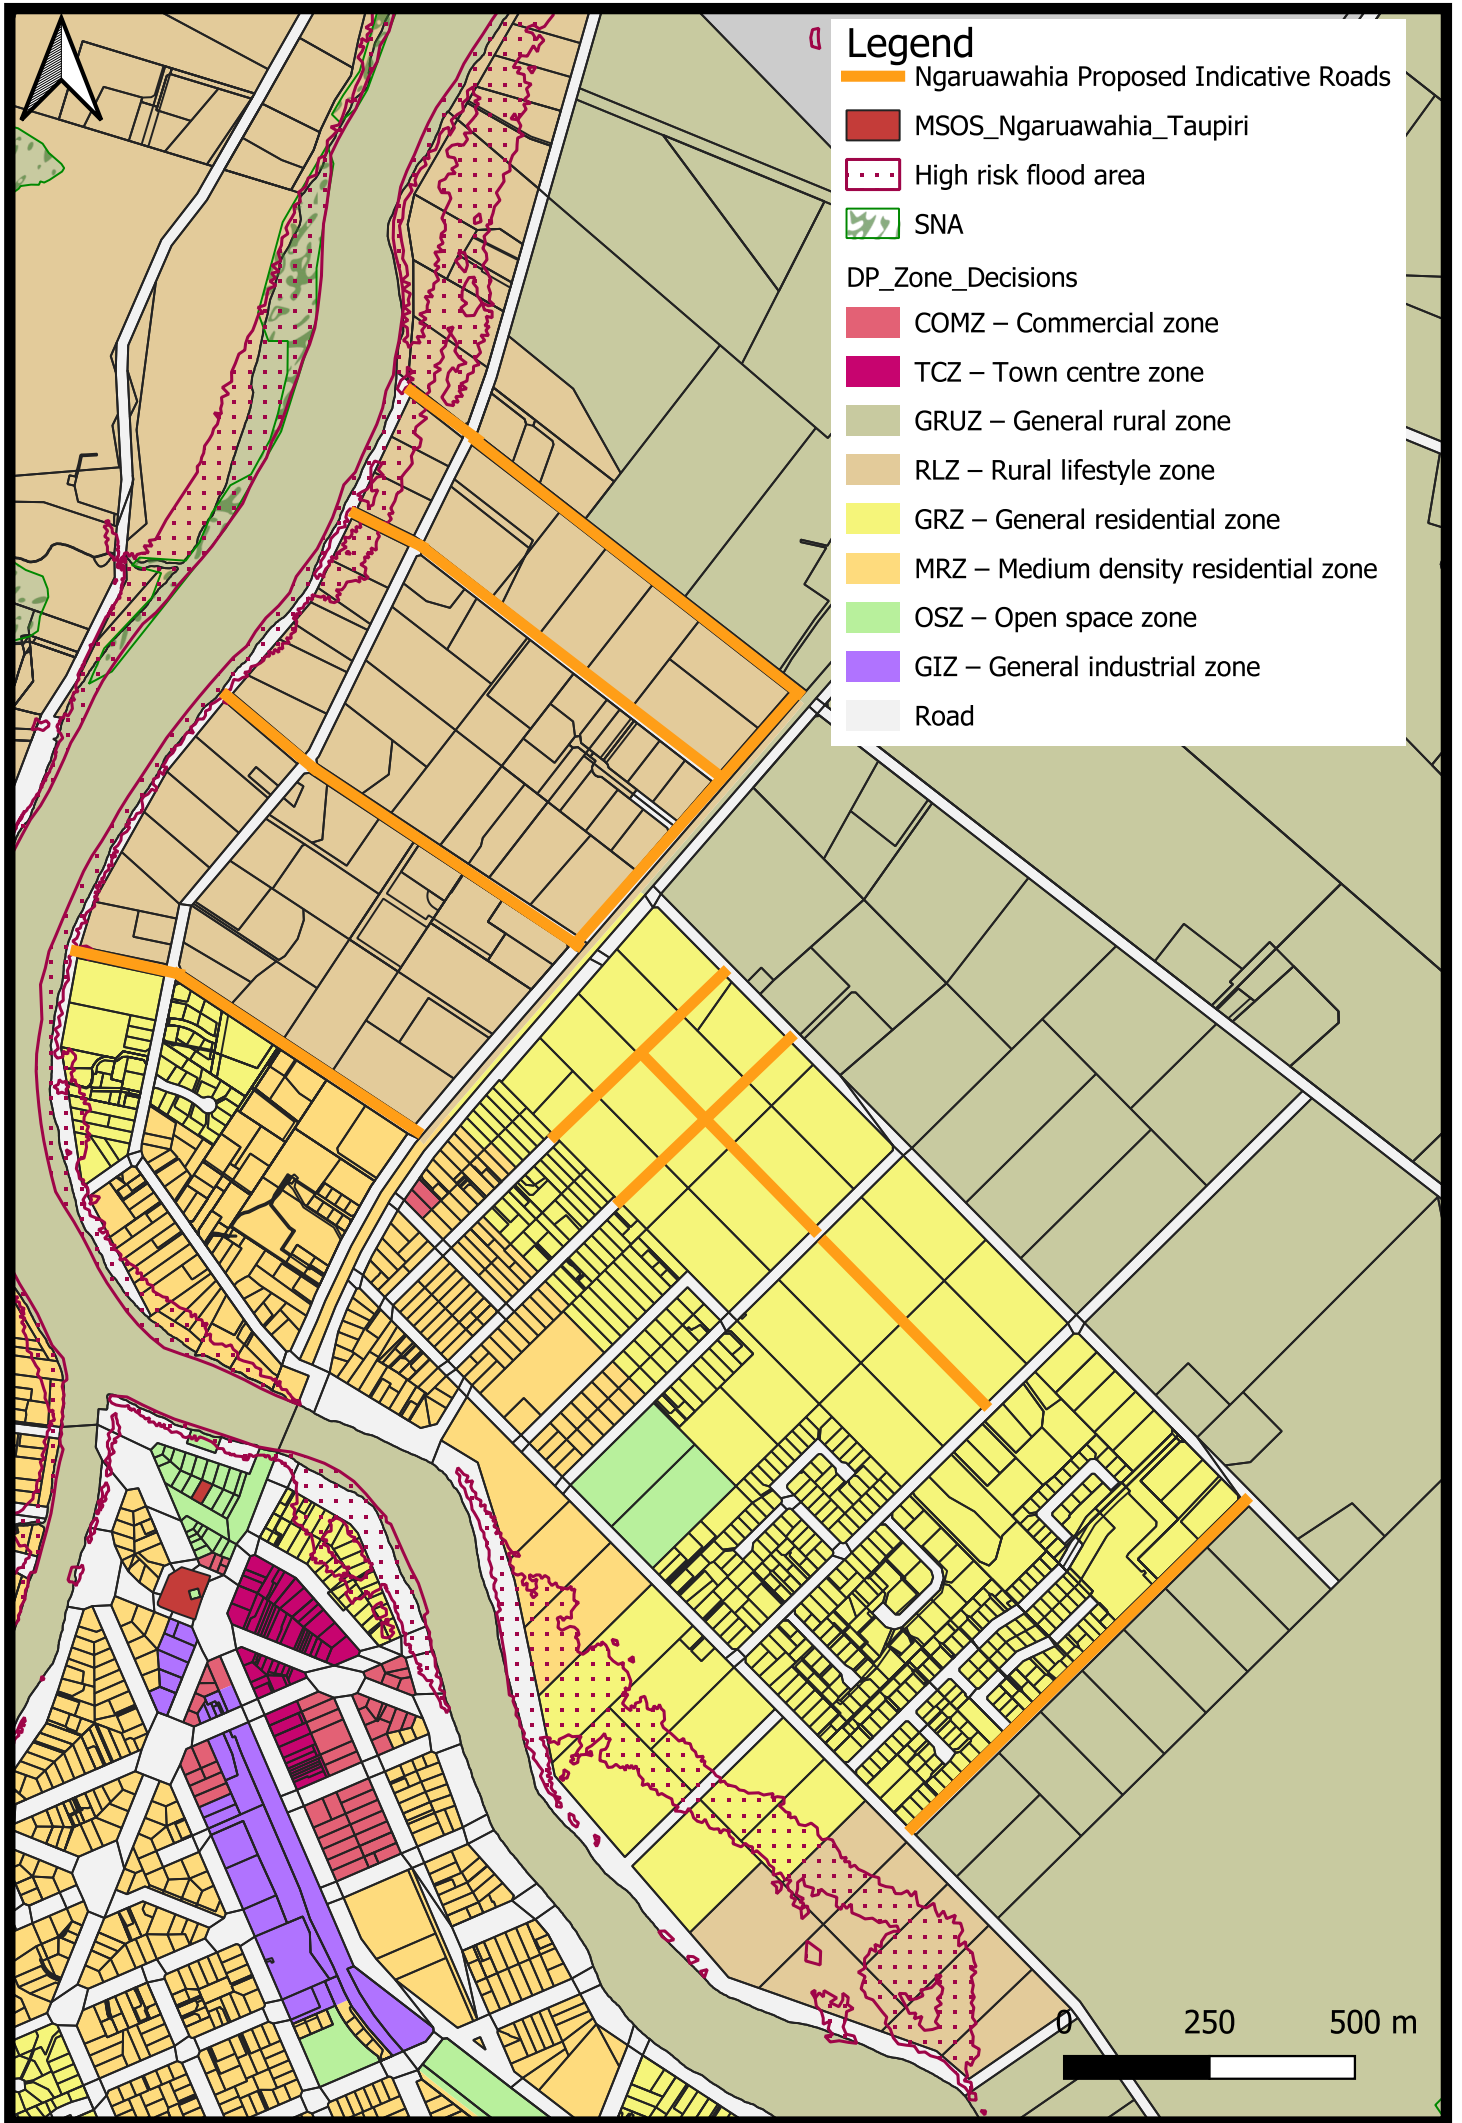

Draft indicative Roads - Ngaruawahia

Legend

- Taupiri Proposed Indicative Roads
- MSOS_Ngaruawahia_Taupiri
- High risk flood area
- SNA
- DP_Zone_Decisions
 - LCZ – Local centre zone
 - GRUZ – General rural zone
 - RLZ – Rural lifestyle zone
 - GRZ – General residential zone
 - OSZ – Open space zone
 - Road
 - FUZ – Future urban zone