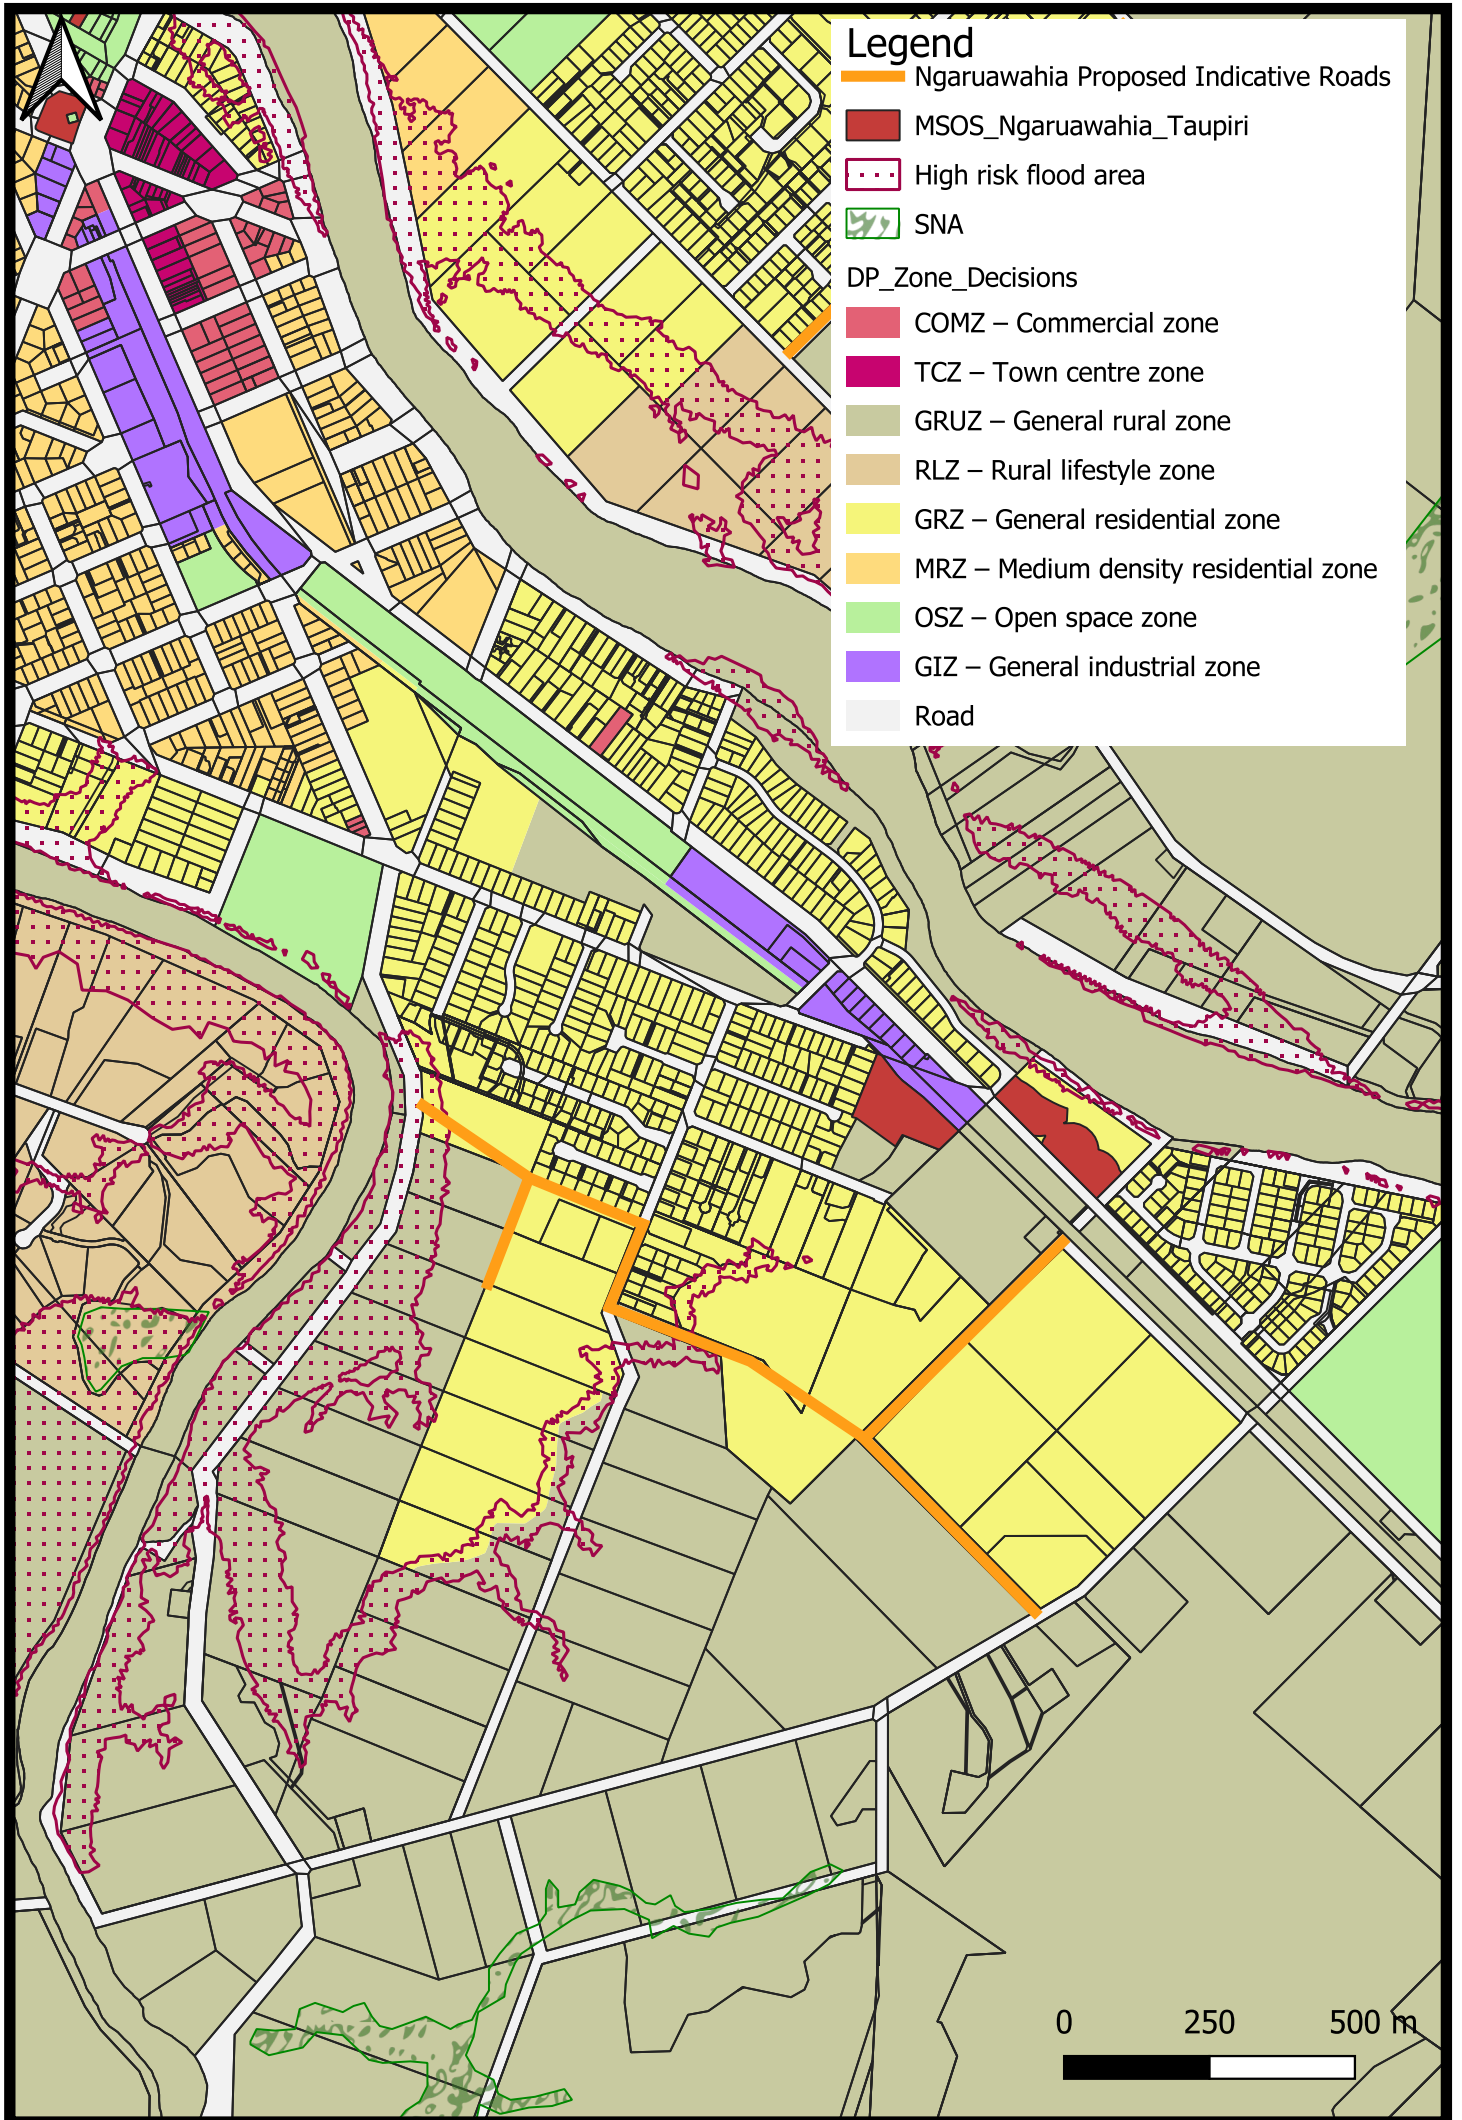

Draft indicative Roads - Ngaruawahia

Legend

- Taupiri Proposed Indicative Roads
- MSOS_Ngaruawahia_Taupiri
- High risk flood area
- SNA
- DP_Zone_Decisions
 - LCZ – Local centre zone
 - GRUZ – General rural zone
 - RLZ – Rural lifestyle zone
 - GRZ – General residential zone
 - OSZ – Open space zone
 - Road
 - FUZ – Future urban zone